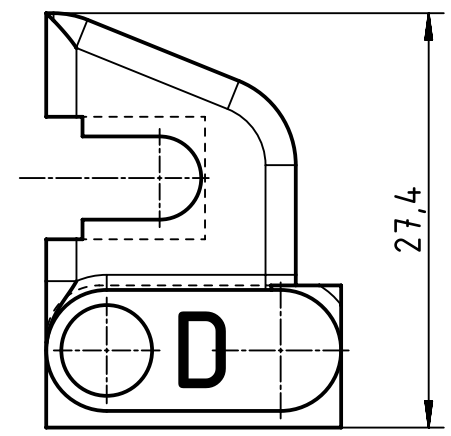

1 2 3 4 5 6

A

B

C

D

	All Dimensions in mm Original Size DIN A4	Scale 2:1	Free size tol.		Ref.	
	All rights reserved Department EL PD - DE	Created by KLASSENP	Inspected by GERB	Standardisation TIEMANNA	Date 2016-12-01	State Final Release
HARTING Electric GmbH & Co. KG D-32339 Espelkamp		Title Tool Locator Harting f. Han D contacts			Doc-Key / ECM-Nr. 100090765/UGD/005/A 500000112181	
		Type TB	Number 09 99 000 0111		Rev. A	Page 1/1