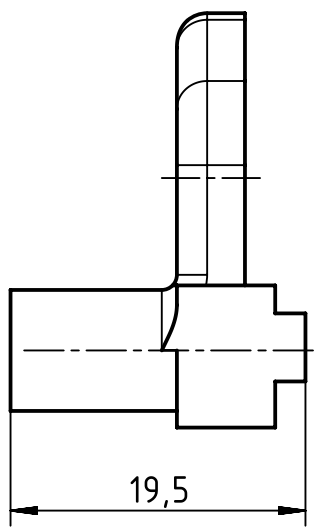

1 2 3 4 5 6

A

B

C

D

	All Dimensions in mm Original Size DIN A4	Scale 2:1	Free size tol.		Ref.	
	All rights reserved Department EL PD - DE	Created by KLASSENP	Inspected by GERB	Standardisation TIEMANNA	Date 2016-12-01	State Final Release
HARTING Electric GmbH & Co. KG D-32339 Espelkamp		Title Tool Locator Harting f. Han D contacts			Doc-Key / ECM-Nr. 100090765/UGD/005/A 500000112181	
		Type TB	Number 09 99 000 0111		Rev. A	Page 1/1