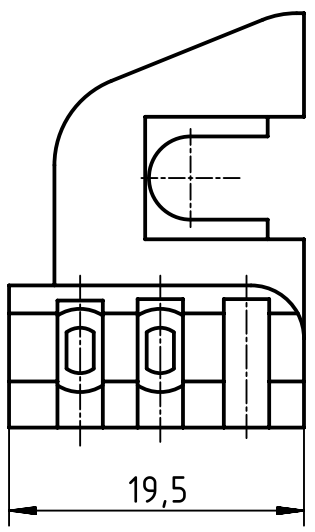

1 2 3 4 5 6

A

B

C

D

	All Dimensions in mm Original Size DIN A4	Scale 2:1	Free size tol.		Ref.	
	All rights reserved Department EL PD - DE	Created by KLASSENP	Inspected by GERB	Standardisation TIEMANNA	Date 2016-12-01	State Final Release
HARTING Electric GmbH & Co. KG D-32339 Espelkamp		Title Tool Locator Harting f. Han D contacts			Doc-Key / ECM-Nr. 100090765/UGD/005/A 500000112181	
		Type TB	Number 09 99 000 0111		Rev. A	Page 1/1