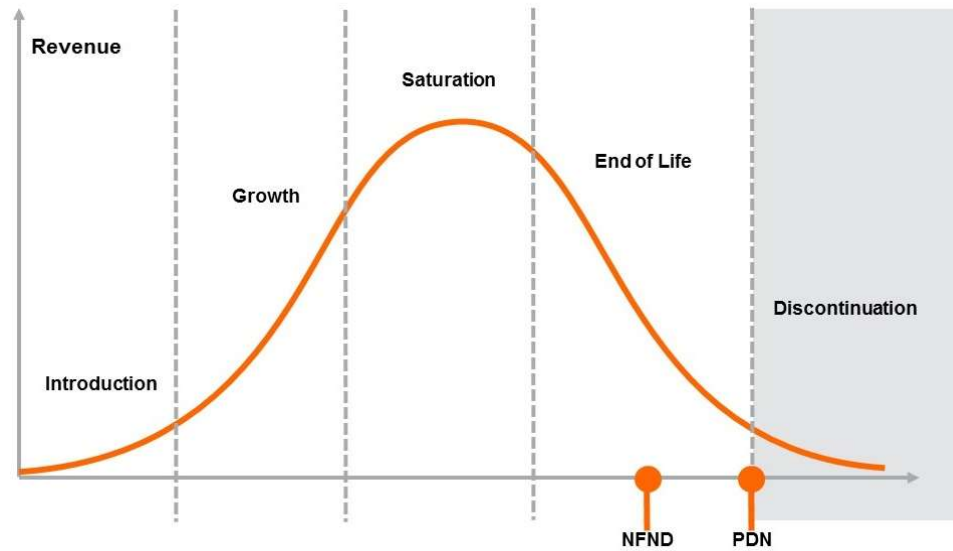

Light is OSRAM

Product Or Individual Q-Code Discontinuation (acc. JEDEC J-STD-048)
OS-PDN-2022-022

01 March 2022

Last order: 01 December 2022

Last delivery: 01 June 2023

Please direct your feedback to your local Sales office.