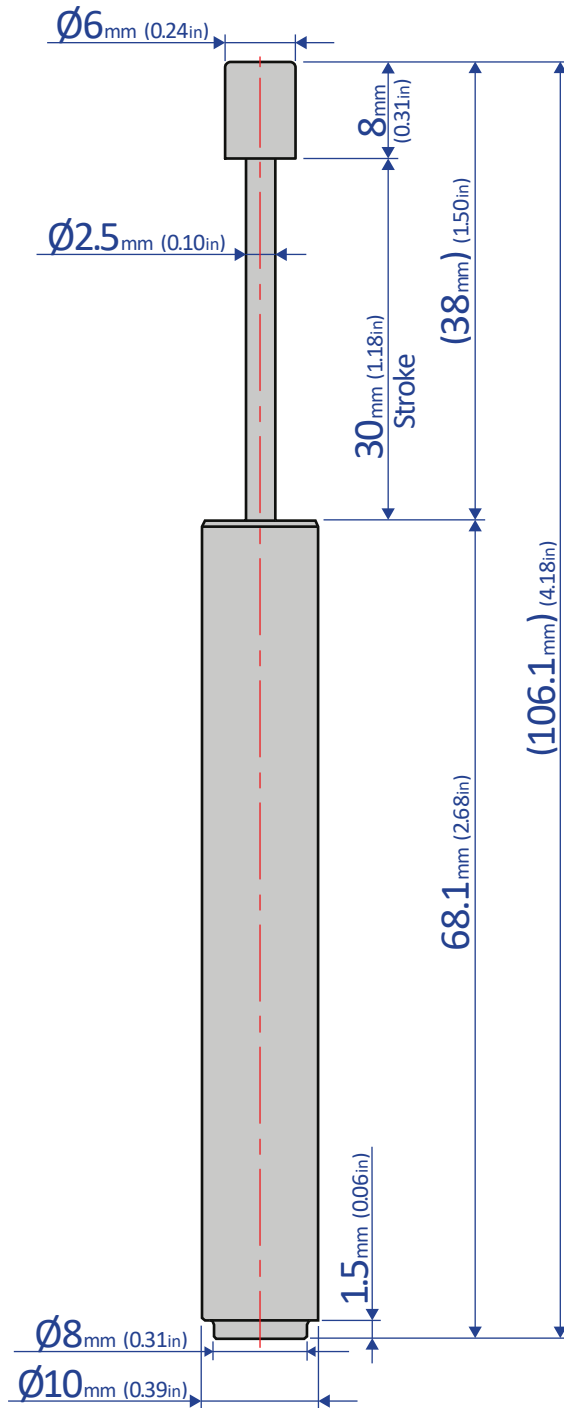

FPD-1030B3-CW

SHOCK ABSORBER - FIXED

Bansbach
easylift®

50 West Drive • Melbourne, Florida 32904
(321) 253-1999 • www.easylift.com • www.damper.net