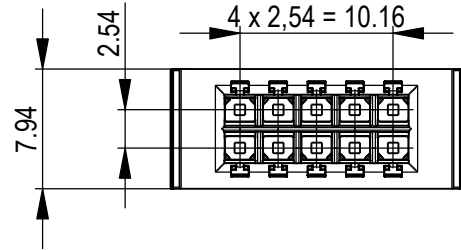

10-polige Variante/ 10-pole version
Farbe: schwarz/ colour black