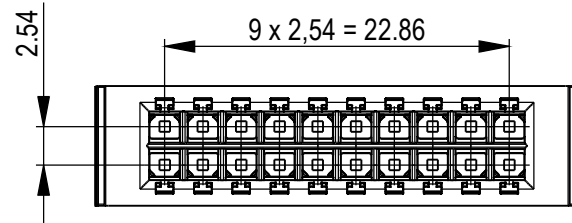

20-polige Variante/ 20-pole version
Farbe: schwarz/ colour black

Polzahl pole	VPE 100 in Plastikbeutel Id.-Nr. 023743 plasticbag packaging unit 100 part no.023743	VPE 300 in Plastikbeutel Id.-Nr. 023743 plasticbag packaging unit 300 part no.023743	VPE 500 in Plastikbeutel Id.-Nr. 023743 plasticbag packaging unit 500 part no. 023743	Farbe codierung colour coding	Bemerkung remark
20	524857	524861	524865	natur nature	
	524856	524860	524864	rot red	
	524855	524859	524863	grün green	
	524854	524858	524862	blau blue	
10	524845	524849	524853	schwarz black	
	524844	524848	524852	natur nature	
	524843	524847	524851	rot red	
	524842	524846	524850	grün green	

Dimension no.	Tolerances ISO 8015	All Dimensions in mm	Scale 2:1
Customer drawing: All rights reserved. Only for Information. To ensure that this is the latest version of this drawing, please contact one of the ERNI companies before using.	Subject to modification without prior notice. Drawing will not be updated.	MaxiBridge QT Female Housing Packaging	
a	19.11.2020		524841
Index	Date	ERNI International AG Zürichstrasse 72 8306 Brüttisellen - Zürich Switzerland	I A3
			Class VERMAXI