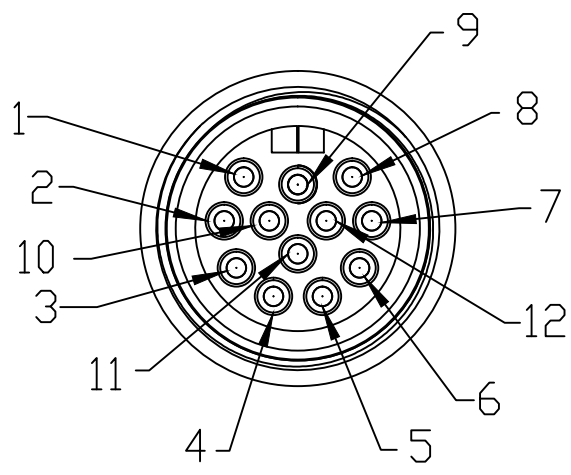

#16-12 STOOV CORD
COLOR: YELLOW

PUSHBUTTON STATION
NEOTEX® PARACRIL OZO RUBBER
COLOR: YELLOW
PART NO: 4024ES

1 1/8-16 UN-2A
EXTERNAL THREADS

- 1 ORANGE (I00500)
- 2 BLUE (I00504)
- 3 WHITE/BLACK TRACE (I00505)
- 4 RED/BLACK TRACE (5081)
- 5 GREEN/BLACK TRACE
- 6 ORANGE/BLACK TRACE (5082)
- 7 BLUE/BLACK TRACE
- 8 BLACK/WHITE TRACE
- 9 GREEN/YELLOW TRACE(GROUND)
- 10 RED (I00503)
- 11 WHITE (I00501)
- 12 BLACK (5501)

MINI-CHANGE
12- POLE MALE PLUG
PART# 302006A01F030

WIRING DIAGRAM

RELEASE SALES DRAWING EC NO.: IPG2014-0578 DRWN: HRUIZ01 2013/09/24 CHKD: HKNEELAN APPR: JFMURPHY 2013/11/04	QUALITY SYMBOL	GENERAL TOLERANCES (UNLESS SPECIFIED)	DIMENSION STYLE	SCALE	DESIGN UNITS	THIRD ANGLE PROJECTION
	▼=0 ▽=0		mm INCH 4 PLACES ±--- ±--- 3 PLACES ±--- ±.005 2 PLACES ±--- ±.010 1 PLACE ±--- ±.020	INCH	NTS	
		ANGULAR ±1/2° DRAFT WHERE APPLICABLE MUST REMAIN WITHIN DIMENSIONS	DRAWN BY DATE HRUIZ01 2013/09/24 CHECKED BY DATE HKNEELAN 2013/09/24 APPROVED BY DATE JFMURPHY 2013/11/04	TITLE 4024ES PENDANT STATION 12 POLE MINI CHANGE		
			MATERIAL NO. 130126-0348	MOLEX INCORPORATED DOCUMENT NO. SD-130126-064		SHEET NO. 1 OF 1
				THIS DRAWING CONTAINS INFORMATION THAT IS PROPRIETARY TO MOLEX INCORPORATED AND SHOULD NOT BE USED WITHOUT WRITTEN PERMISSION		