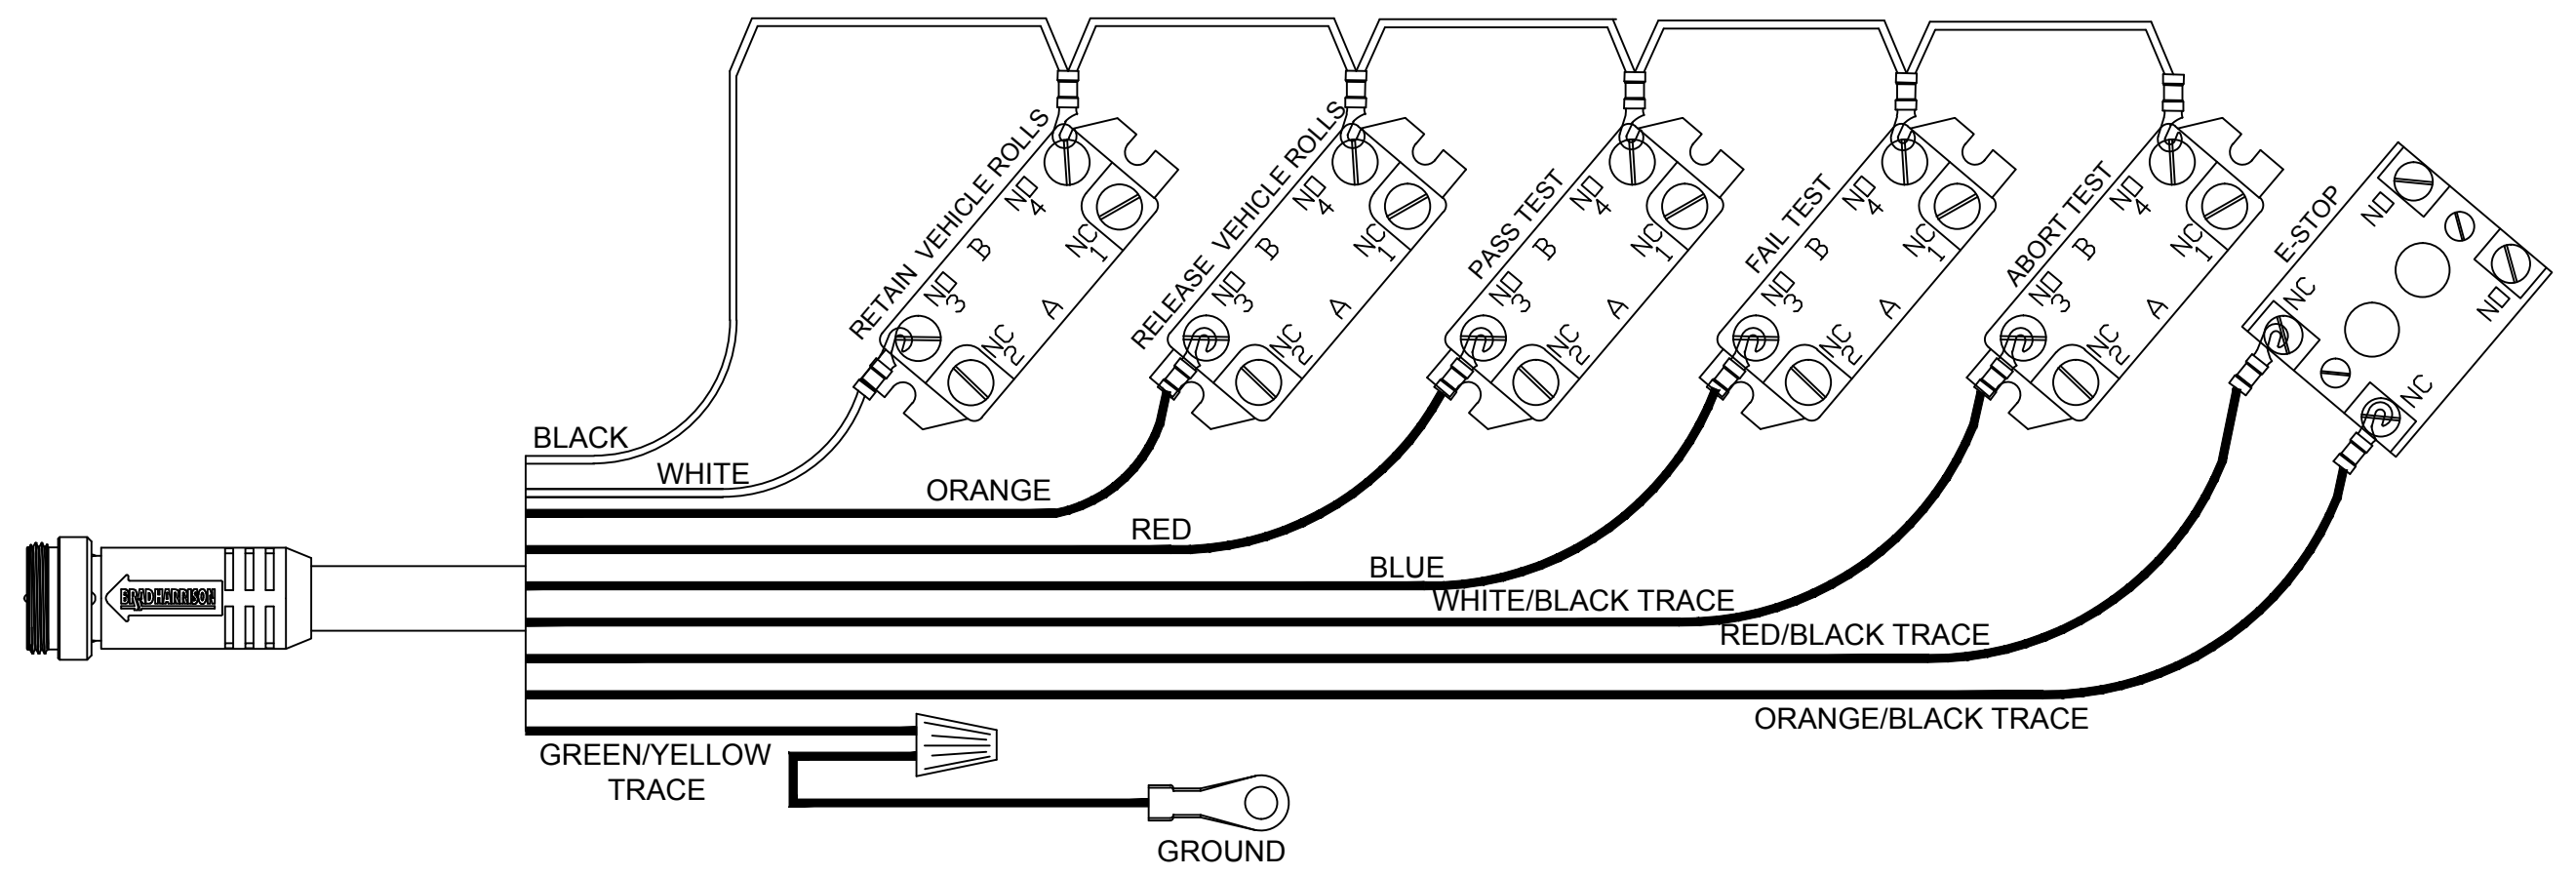

#16-12 STOOV CORD
COLOR: YELLOW

PUSHBUTTON STATION
NEOTEX® PARACRIL OZO RUBBER
COLOR: YELLOW
PART NO: 4024ES

1 1/8-16 UN-2A
EXTERNAL THREADS

- 1 ORANGE (I00500)
- 2 BLUE (I00504)
- 3 WHITE/BLACK TRACE (I00505)
- 4 RED/BLACK TRACE (5081)
- 5 GREEN/BLACK TRACE
- 6 ORANGE/BLACK TRACE (5082)
- 7 BLUE/BLACK TRACE
- 8 BLACK/WHITE TRACE
- 9 GREEN/YELLOW TRACE(GROUND)
- 10 RED (I00503)
- 11 WHITE (I00501)
- 12 BLACK (5501)

MINI-CHANGE
12- POLE MALE PLUG
PART# 302006A01F030

WIRING DIAGRAM

RELEASE SALES DRAWING EC NO.: IPG2014-0578 DRWN: HRUIZ01 2013/09/24 CHKD: HKNEELAN APPR: JFMURPHY 2013/11/04	QUALITY SYMBOL	GENERAL TOLERANCES (UNLESS SPECIFIED)	DIMENSION STYLE	SCALE	DESIGN UNITS	THIRD ANGLE PROJECTION
	▼=0 ▽=0		mm INCH 4 PLACES ±--- ±--- 3 PLACES ±--- ±.005 2 PLACES ±--- ±.010 1 PLACE ±--- ±.020	INCH	NTS	
		ANGULAR ±1/2° DRAFT WHERE APPLICABLE MUST REMAIN WITHIN DIMENSIONS	DRAWN BY DATE HRUIZ01 2013/09/24 CHECKED BY DATE HKNEELAN 2013/09/24 APPROVED BY DATE JFMURPHY 2013/11/04	TITLE 4024ES PENDANT STATION 12 POLE MINI CHANGE		
			MATERIAL NO. 130126-0348	MOLEX INCORPORATED DOCUMENT NO. SD-130126-064		SHEET NO. 1 OF 1
				THIS DRAWING CONTAINS INFORMATION THAT IS PROPRIETARY TO MOLEX INCORPORATED AND SHOULD NOT BE USED WITHOUT WRITTEN PERMISSION		