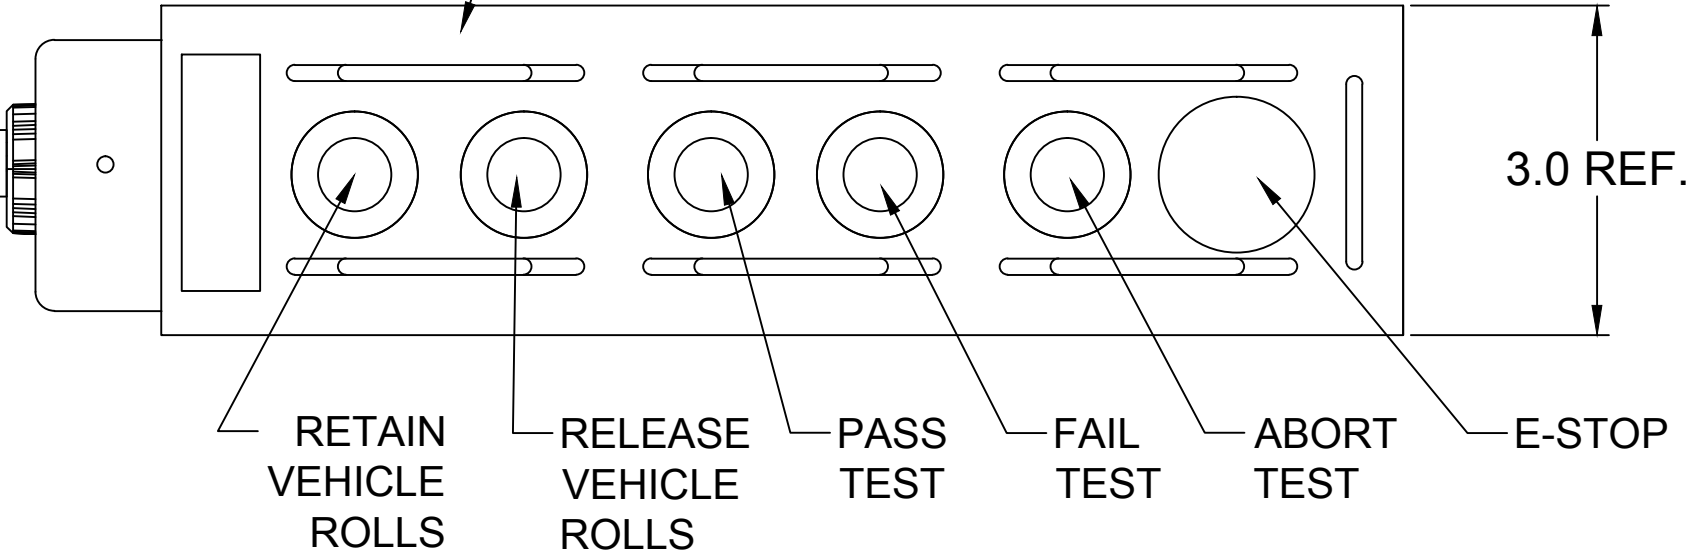

#16-12 STOOV CORD
COLOR: YELLOW

PUSHBUTTON STATION
NEOTEX® PARACRIL OZO RUBBER
COLOR: YELLOW
PART NO: 4024ES

1 1/8-16 UN-2A
EXTERNAL THREADS

- 1 ORANGE (I00500)
- 2 BLUE (I00504)
- 3 WHITE/BLACK TRACE (I00505)
- 4 RED/BLACK TRACE (5081)
- 5 GREEN/BLACK TRACE
- 6 ORANGE/BLACK TRACE (5082)
- 7 BLUE/BLACK TRACE
- 8 BLACK/WHITE TRACE
- 9 GREEN/YELLOW TRACE(GROUND)
- 10 RED (I00503)
- 11 WHITE (I00501)
- 12 BLACK (5501)

MINI-CHANGE
12- POLE MALE PLUG
PART# 302006A01F030

WIRING DIAGRAM

RELEASE SALES DRAWING EC NO.: IPG2014-0578 DRWN: HRUIZ01 2013/09/24 CHKD: HKNEELAN APPR: JFMURPHY 2013/11/04	QUALITY SYMBOL	GENERAL TOLERANCES (UNLESS SPECIFIED)	DIMENSION STYLE	SCALE	DESIGN UNITS	THIRD ANGLE PROJECTION
	▼=0 ▽=0		mm INCH 4 PLACES ±--- ±--- 3 PLACES ±--- ±.005 2 PLACES ±--- ±.010 1 PLACE ±--- ±.020	INCH	NTS	
		ANGULAR ±1/2° DRAFT WHERE APPLICABLE MUST REMAIN WITHIN DIMENSIONS	DRAWN BY DATE HRUIZ01 2013/09/24 CHECKED BY DATE HKNEELAN 2013/09/24 APPROVED BY DATE JFMURPHY 2013/11/04	TITLE 4024ES PENDANT STATION 12 POLE MINI CHANGE		
			MATERIAL NO. 130126-0348	MOLEX INCORPORATED DOCUMENT NO. SD-130126-064		SHEET NO. 1 OF 1
				THIS DRAWING CONTAINS INFORMATION THAT IS PROPRIETARY TO MOLEX INCORPORATED AND SHOULD NOT BE USED WITHOUT WRITTEN PERMISSION		