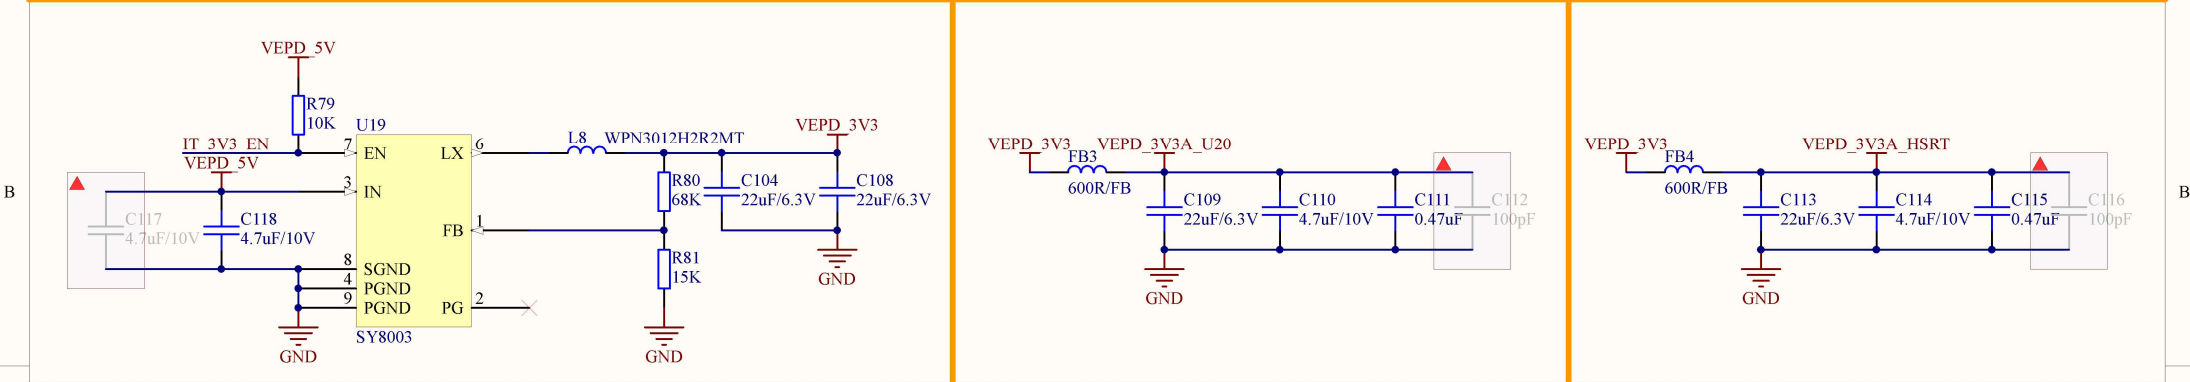

Title		
Size	Number	Revision
A4		
Date:	2020/10/22	Sheet of
File:	C:\Users\AA1-ESP32.SchDoc	Drawn By:

A

B

C

D

Title		
Size	Number	Revision
A4		
Date:	2020/10/22	Sheet of
File:	C:\Users\...A2.1-IT8951_IO.SchDoc	Drawn By: