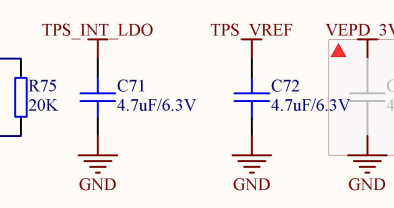

Title		
Size	Number	Revision
A4		
Date:	2020/10/22	Sheet of
File:	C:\Users\A3-EINK_PWR.SchDoc	Drawn By: