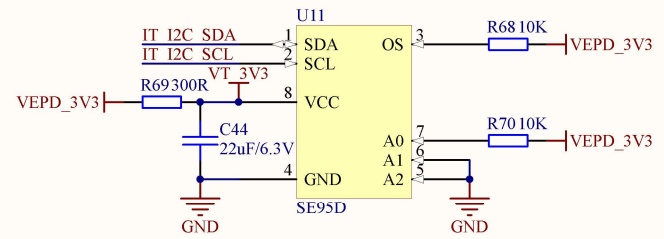

Title		
Size	Number	Revision
A4		
Date:	2020/10/22	Sheet of
File:	C:\Users\AA1-ESP32.SchDoc	Drawn By:

A

B

C

D

Title		
Size	Number	Revision
A4		
Date:	2020/10/22	Sheet of
File:	C:\Users\...A2.1-IT8951_IO.SchDoc	Drawn By: