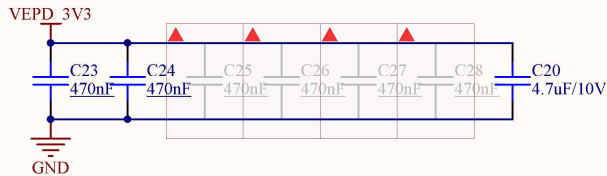

Title		
Size	Number	Revision
A4		
Date:	2020/10/22	Sheet of
File:	C:\Users\...A2-IT8951.SchDoc	Drawn By: