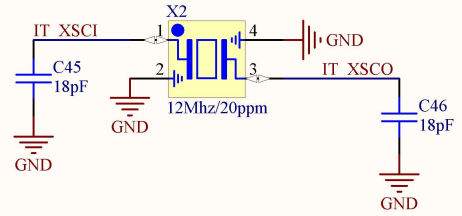

Title		
Size	Number	Revision
A4		
Date:	2020/10/22	Sheet of
File:	C:\Users\AA1-ESP32.SchDoc	Drawn By:

A

B

C

D

Title		
Size	Number	Revision
A4		
Date:	2020/10/22	Sheet of
File:	C:\Users\...A2.1-IT8951_IO.SchDoc	Drawn By: