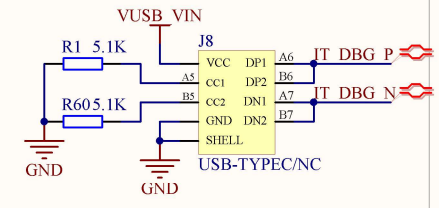

Title		
Size	Number	Revision
A4		
Date:	2020/10/22	Sheet of
File:	C:\Users\AA1-ESP32.SchDoc	Drawn By:

A

B

C

D

Title		
Size	Number	Revision
A4		
Date:	2020/10/22	Sheet of
File:	C:\Users\...A2.1-IT8951_IO.SchDoc	Drawn By: