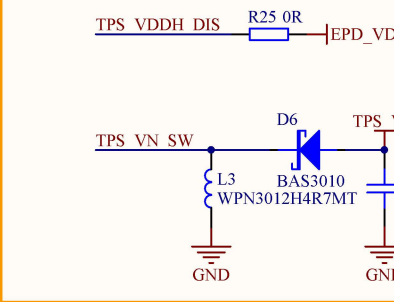

Title		
Size	Number	Revision
A4		
Date:	2020/10/22	Sheet of
File:	C:\Users\A3-EINK_PWR.SchDoc	Drawn By: