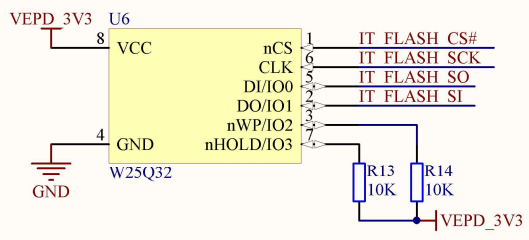

Title		
Size	Number	Revision
A4		
Date:	2020/10/22	Sheet of
File:	C:\Users\AA1-ESP32.SchDoc	Drawn By:

A

B

C

D

Title		
Size	Number	Revision
A4		
Date:	2020/10/22	Sheet of
File:	C:\Users\...A2.1-IT8951_IO.SchDoc	Drawn By: