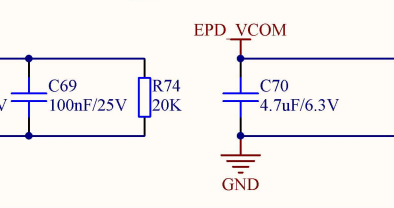

Title		
Size	Number	Revision
A4		
Date:	2020/10/22	Sheet of
File:	C:\Users\A3-EINK_PWR.SchDoc	Drawn By: