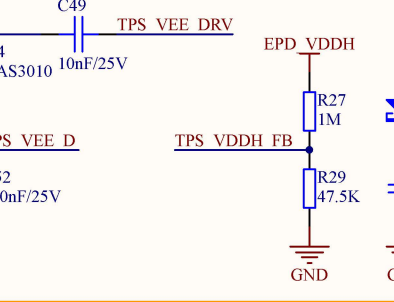

Title		
Size	Number	Revision
A4		
Date:	2020/10/22	Sheet of
File:	C:\Users\A3-EINK_PWR.SchDoc	Drawn By: