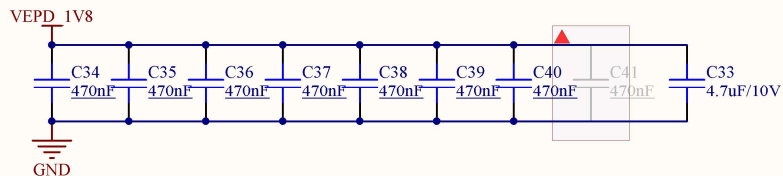

Title		
Size	Number	Revision
A4		
Date:	2020/10/22	Sheet of
File:	C:\Users\...A2-IT8951.SchDoc	Drawn By: