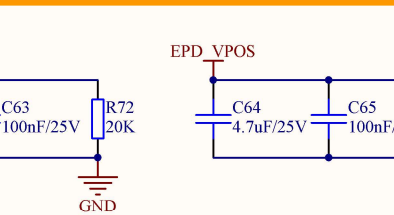

Title		
Size	Number	Revision
A4		
Date:	2020/10/22	Sheet of
File:	C:\Users\A3-EINK_PWR.SchDoc	Drawn By: