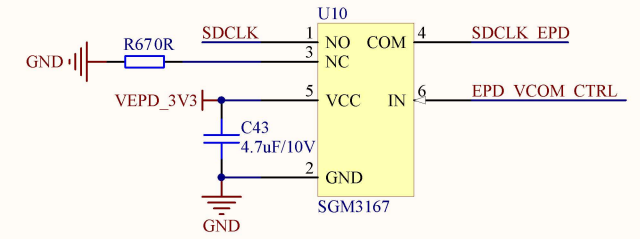

Title		
Size	Number	Revision
A4		
Date:	2020/10/22	Sheet of
File:	C:\Users\AA1-ESP32.SchDoc	Drawn By:

A

B

C

D

Title		
Size	Number	Revision
A4		
Date:	2020/10/22	Sheet of
File:	C:\Users\...A2.1-IT8951_IO.SchDoc	Drawn By: