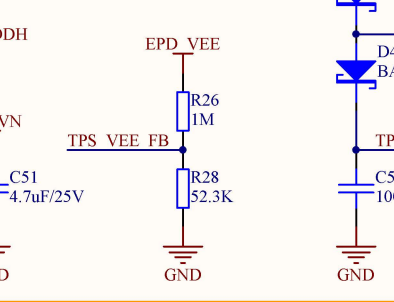

Title		
Size	Number	Revision
A4		
Date:	2020/10/22	Sheet of
File:	C:\Users\A3-EINK_PWR.SchDoc	Drawn By: