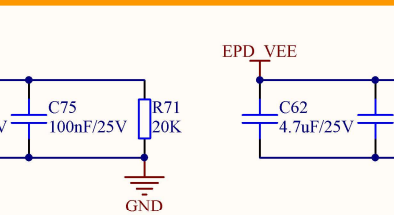

Title		
Size	Number	Revision
A4		
Date:	2020/10/22	Sheet of
File:	C:\Users\A3-EINK_PWR.SchDoc	Drawn By: