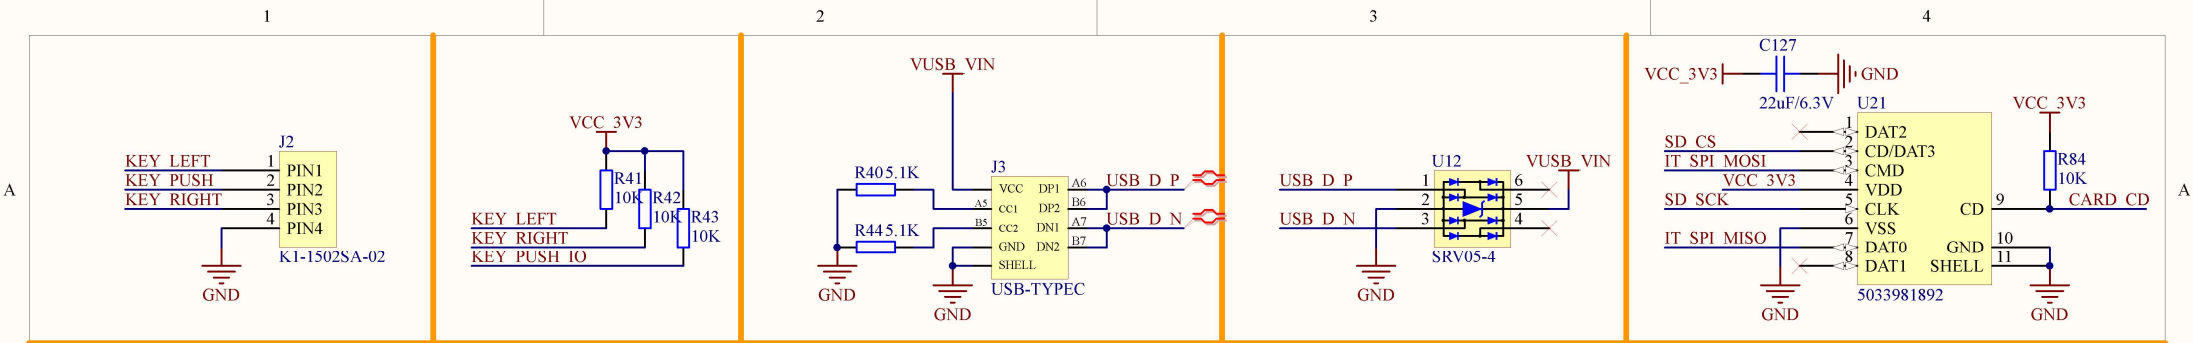

Title		
Size	Number	Revision
A4		
Date:	2020/10/22	Sheet of
File:	C:\Users\...A5-USB_IO.SchDoc	Drawn By: