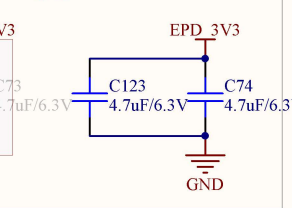

Title		
Size	Number	Revision
A4		
Date:	2020/10/22	Sheet of
File:	C:\Users\A3-EINK_PWR.SchDoc	Drawn By: