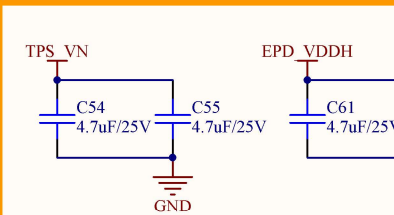

Title		
Size	Number	Revision
A4		
Date:	2020/10/22	Sheet of
File:	C:\Users\A3-EINK_PWR.SchDoc	Drawn By: