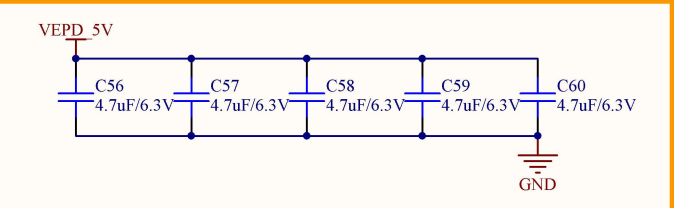

Title		
Size	Number	Revision
A4		
Date:	2020/10/22	Sheet of
File:	C:\Users\A3-EINK_PWR.SchDoc	Drawn By: