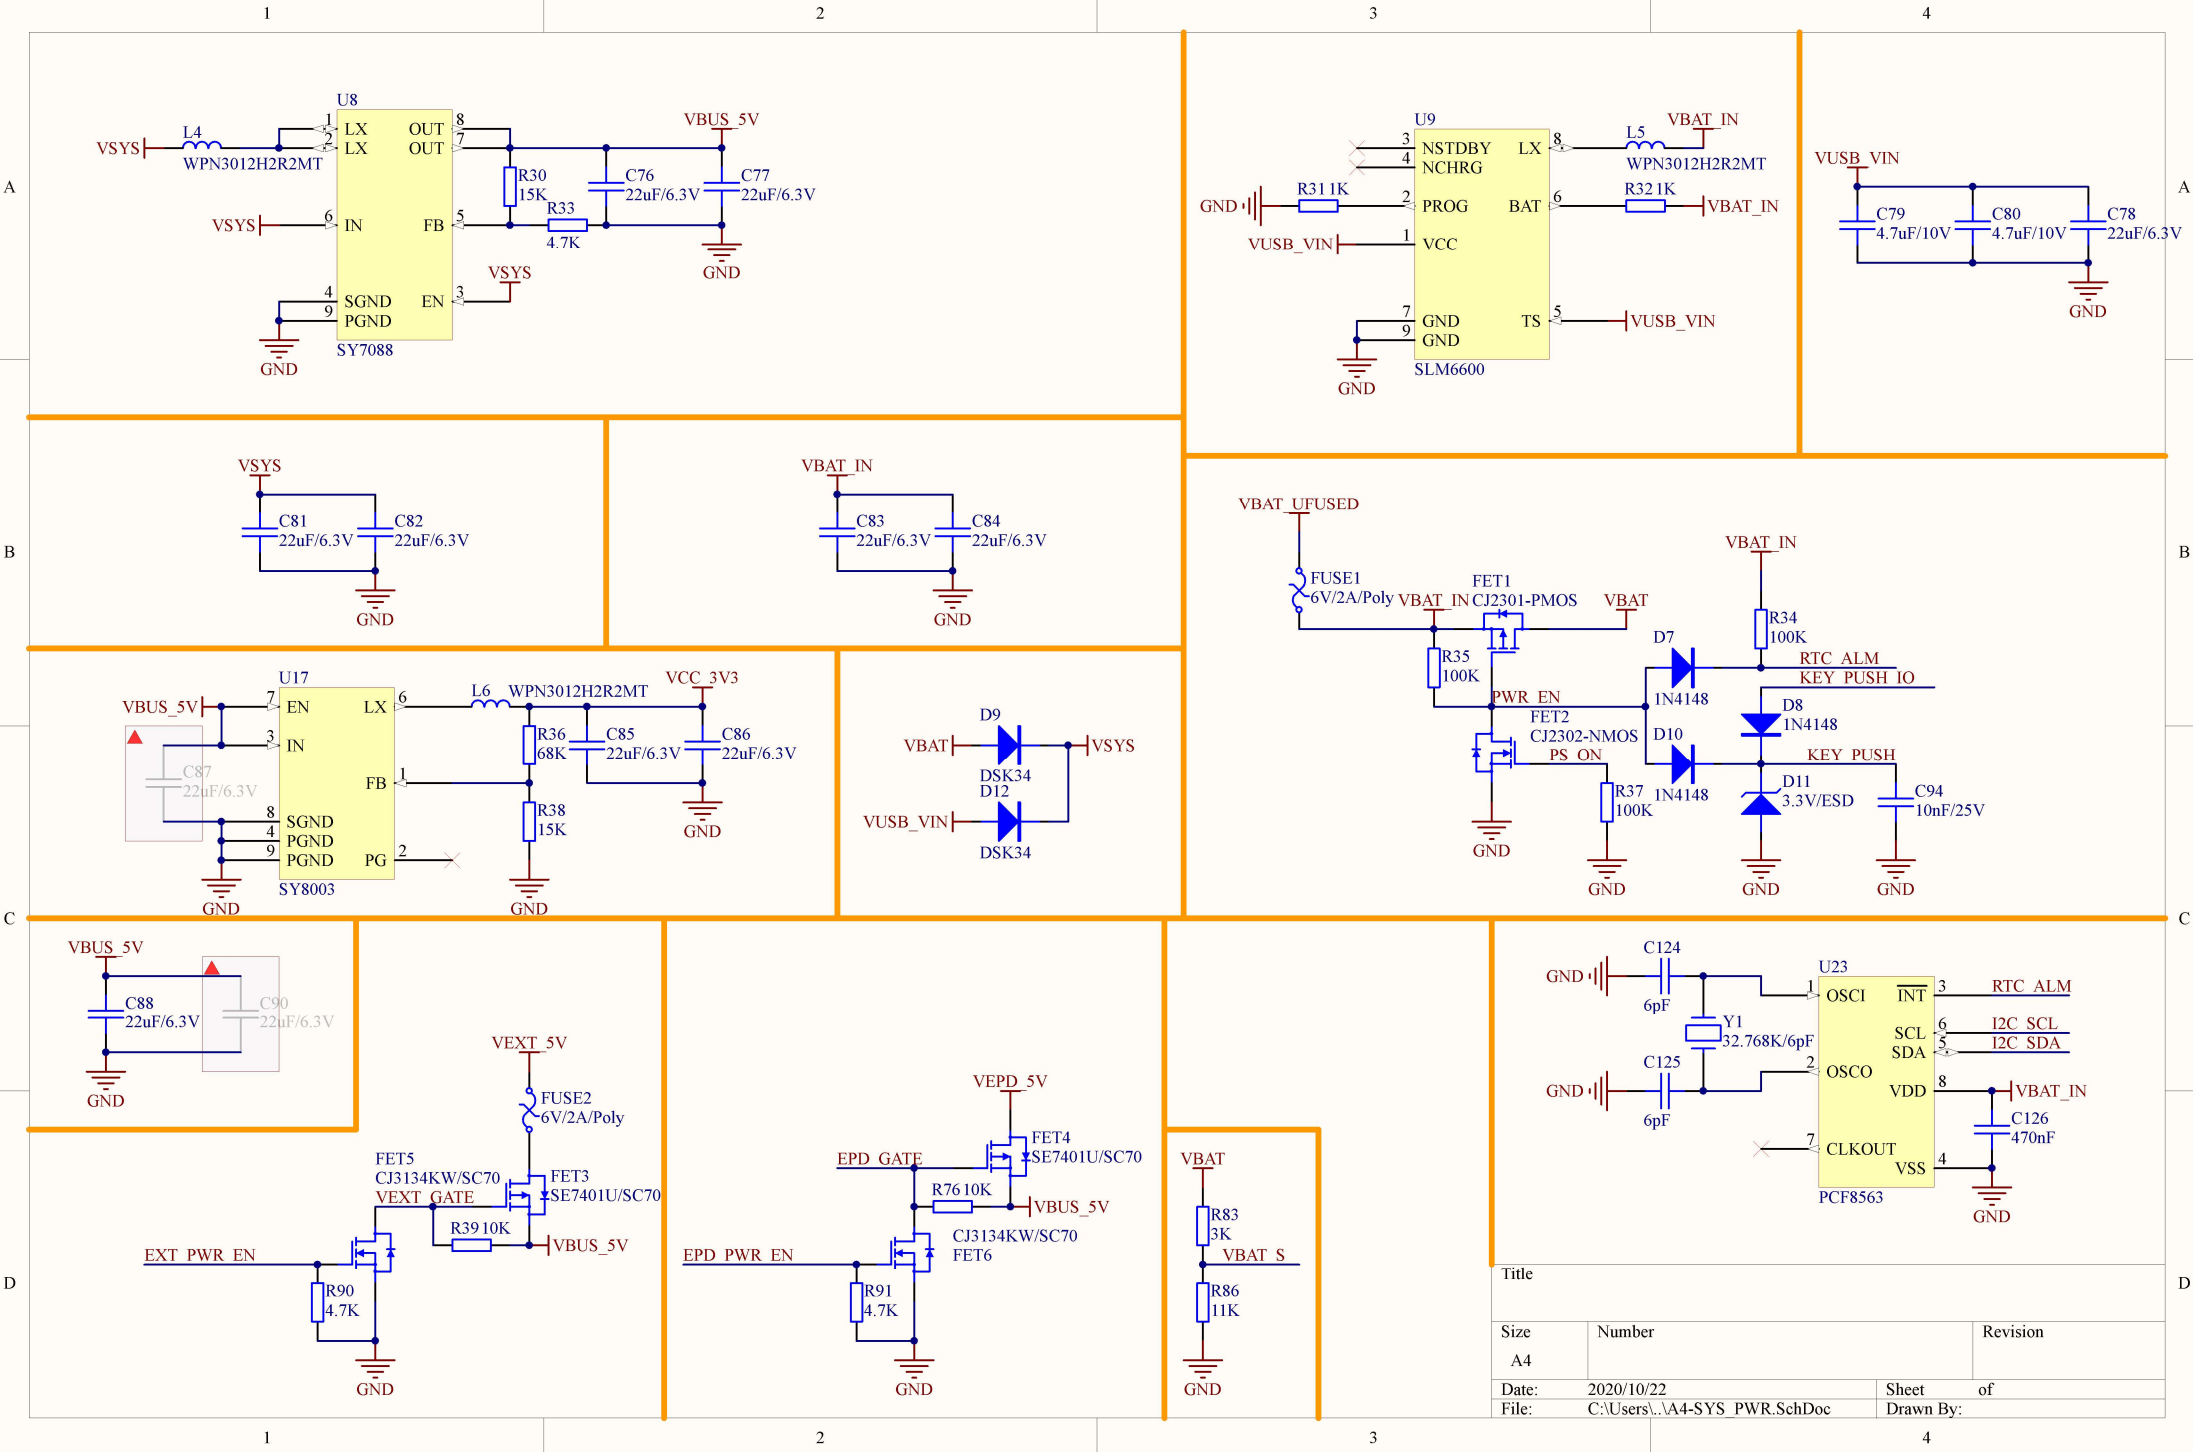

Title		
Size	Number	Revision
A4		
Date:	2020/10/22	Sheet of
File:	C:\Users\A4-SYS_PWR.SchDoc	Drawn By: