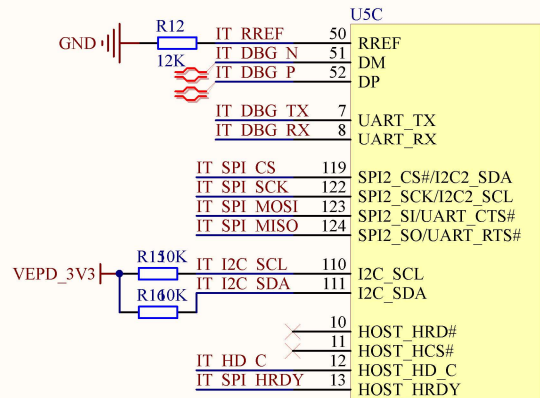

Title		
Size	Number	Revision
A4		
Date:	2020/10/22	Sheet of
File:	C:\Users\AA1-ESP32.SchDoc	Drawn By:

A

B

C

D

Title		
Size	Number	Revision
A4		
Date:	2020/10/22	Sheet of
File:	C:\Users\...A2.1-IT8951_IO.SchDoc	Drawn By: