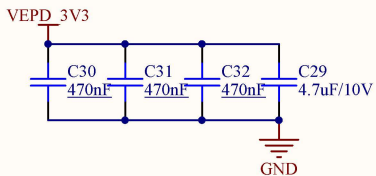

Title		
Size	Number	Revision
A4		
Date:	2020/10/22	Sheet of
File:	C:\Users\...A2-IT8951.SchDoc	Drawn By: