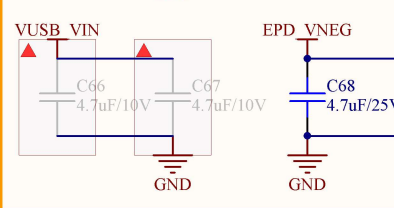

Title		
Size	Number	Revision
A4		
Date:	2020/10/22	Sheet of
File:	C:\Users\A3-EINK_PWR.SchDoc	Drawn By: