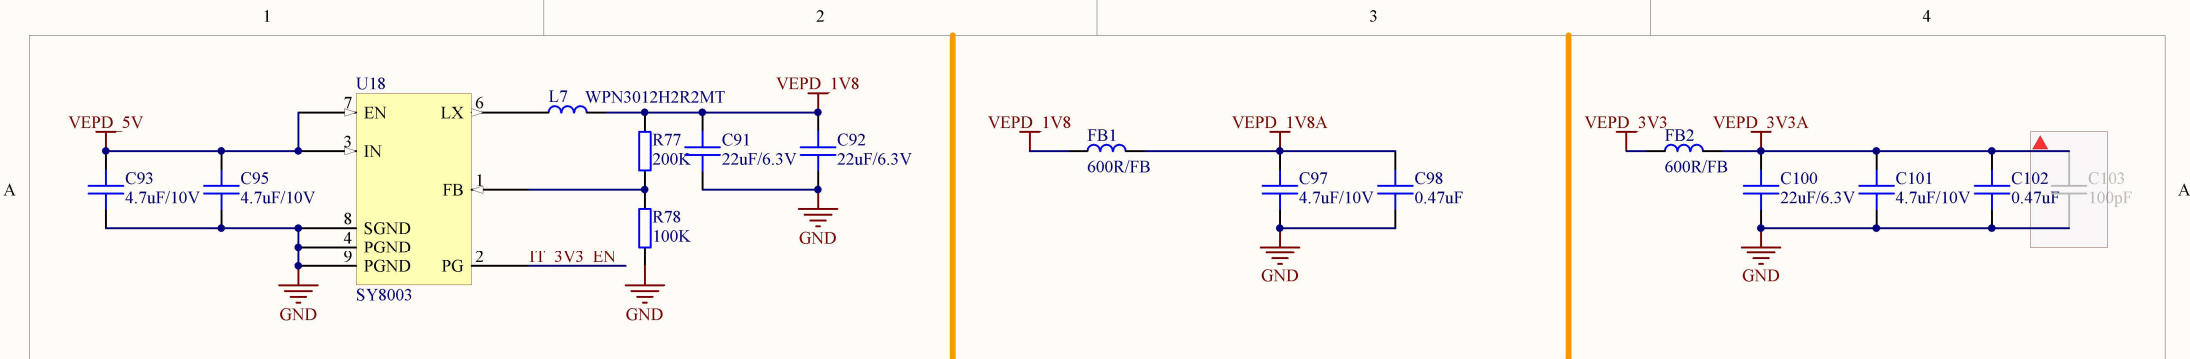

D

Title			
Size	Number		Revision
A4			
Date:	2020/10/22	Sheet	of
File:	C:\Users\...A2.2-IT8951_PWR.SchDoc	Drawn By:	
1	2	3	4