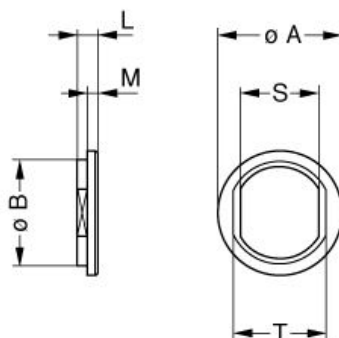

SUMMARY

Wires

Image is for illustrative purpose only

Series	2S
Termination type	No contacts / Accessory
IP rating	0
AWG wire size	0.00 - 0.00
Cable Ø	0.00 - 0.00 mm
Status	active

Download

[Request a quote](#)

[Catalog](#)

TECHNICAL DETAILS

Mechanics

Shell Style/Model	GRA*: Insulating washer
Keying	No keying
Housing Material	Polyamide, orange
Weight	.26 g

Performance

Configuration
Insulator
Rated Current

Others

Temp (min / max):	-50° C / +90° C
Humidity (max):	<=95% [at 60 deg C / 140 F]
Vibration:	15 g [10 Hz - 2000 Hz]
Shock Resistance:	100 g [6 ms]
Climatical Category:	50/175/21

Shielding (min): 75 dB (10 MHz)
Shielding (min): 40 dB (1 GHz)

DRAWINGS

No keying

Dimensions

	A	B	L	M	S	T
mm.	21.1	17.9	2.3	1.3	13.6	16.2
in.	0,83	0,70	0,09	0,05	0,54	0,64

RECOMMENDED BY LEMO

Tools

Cables