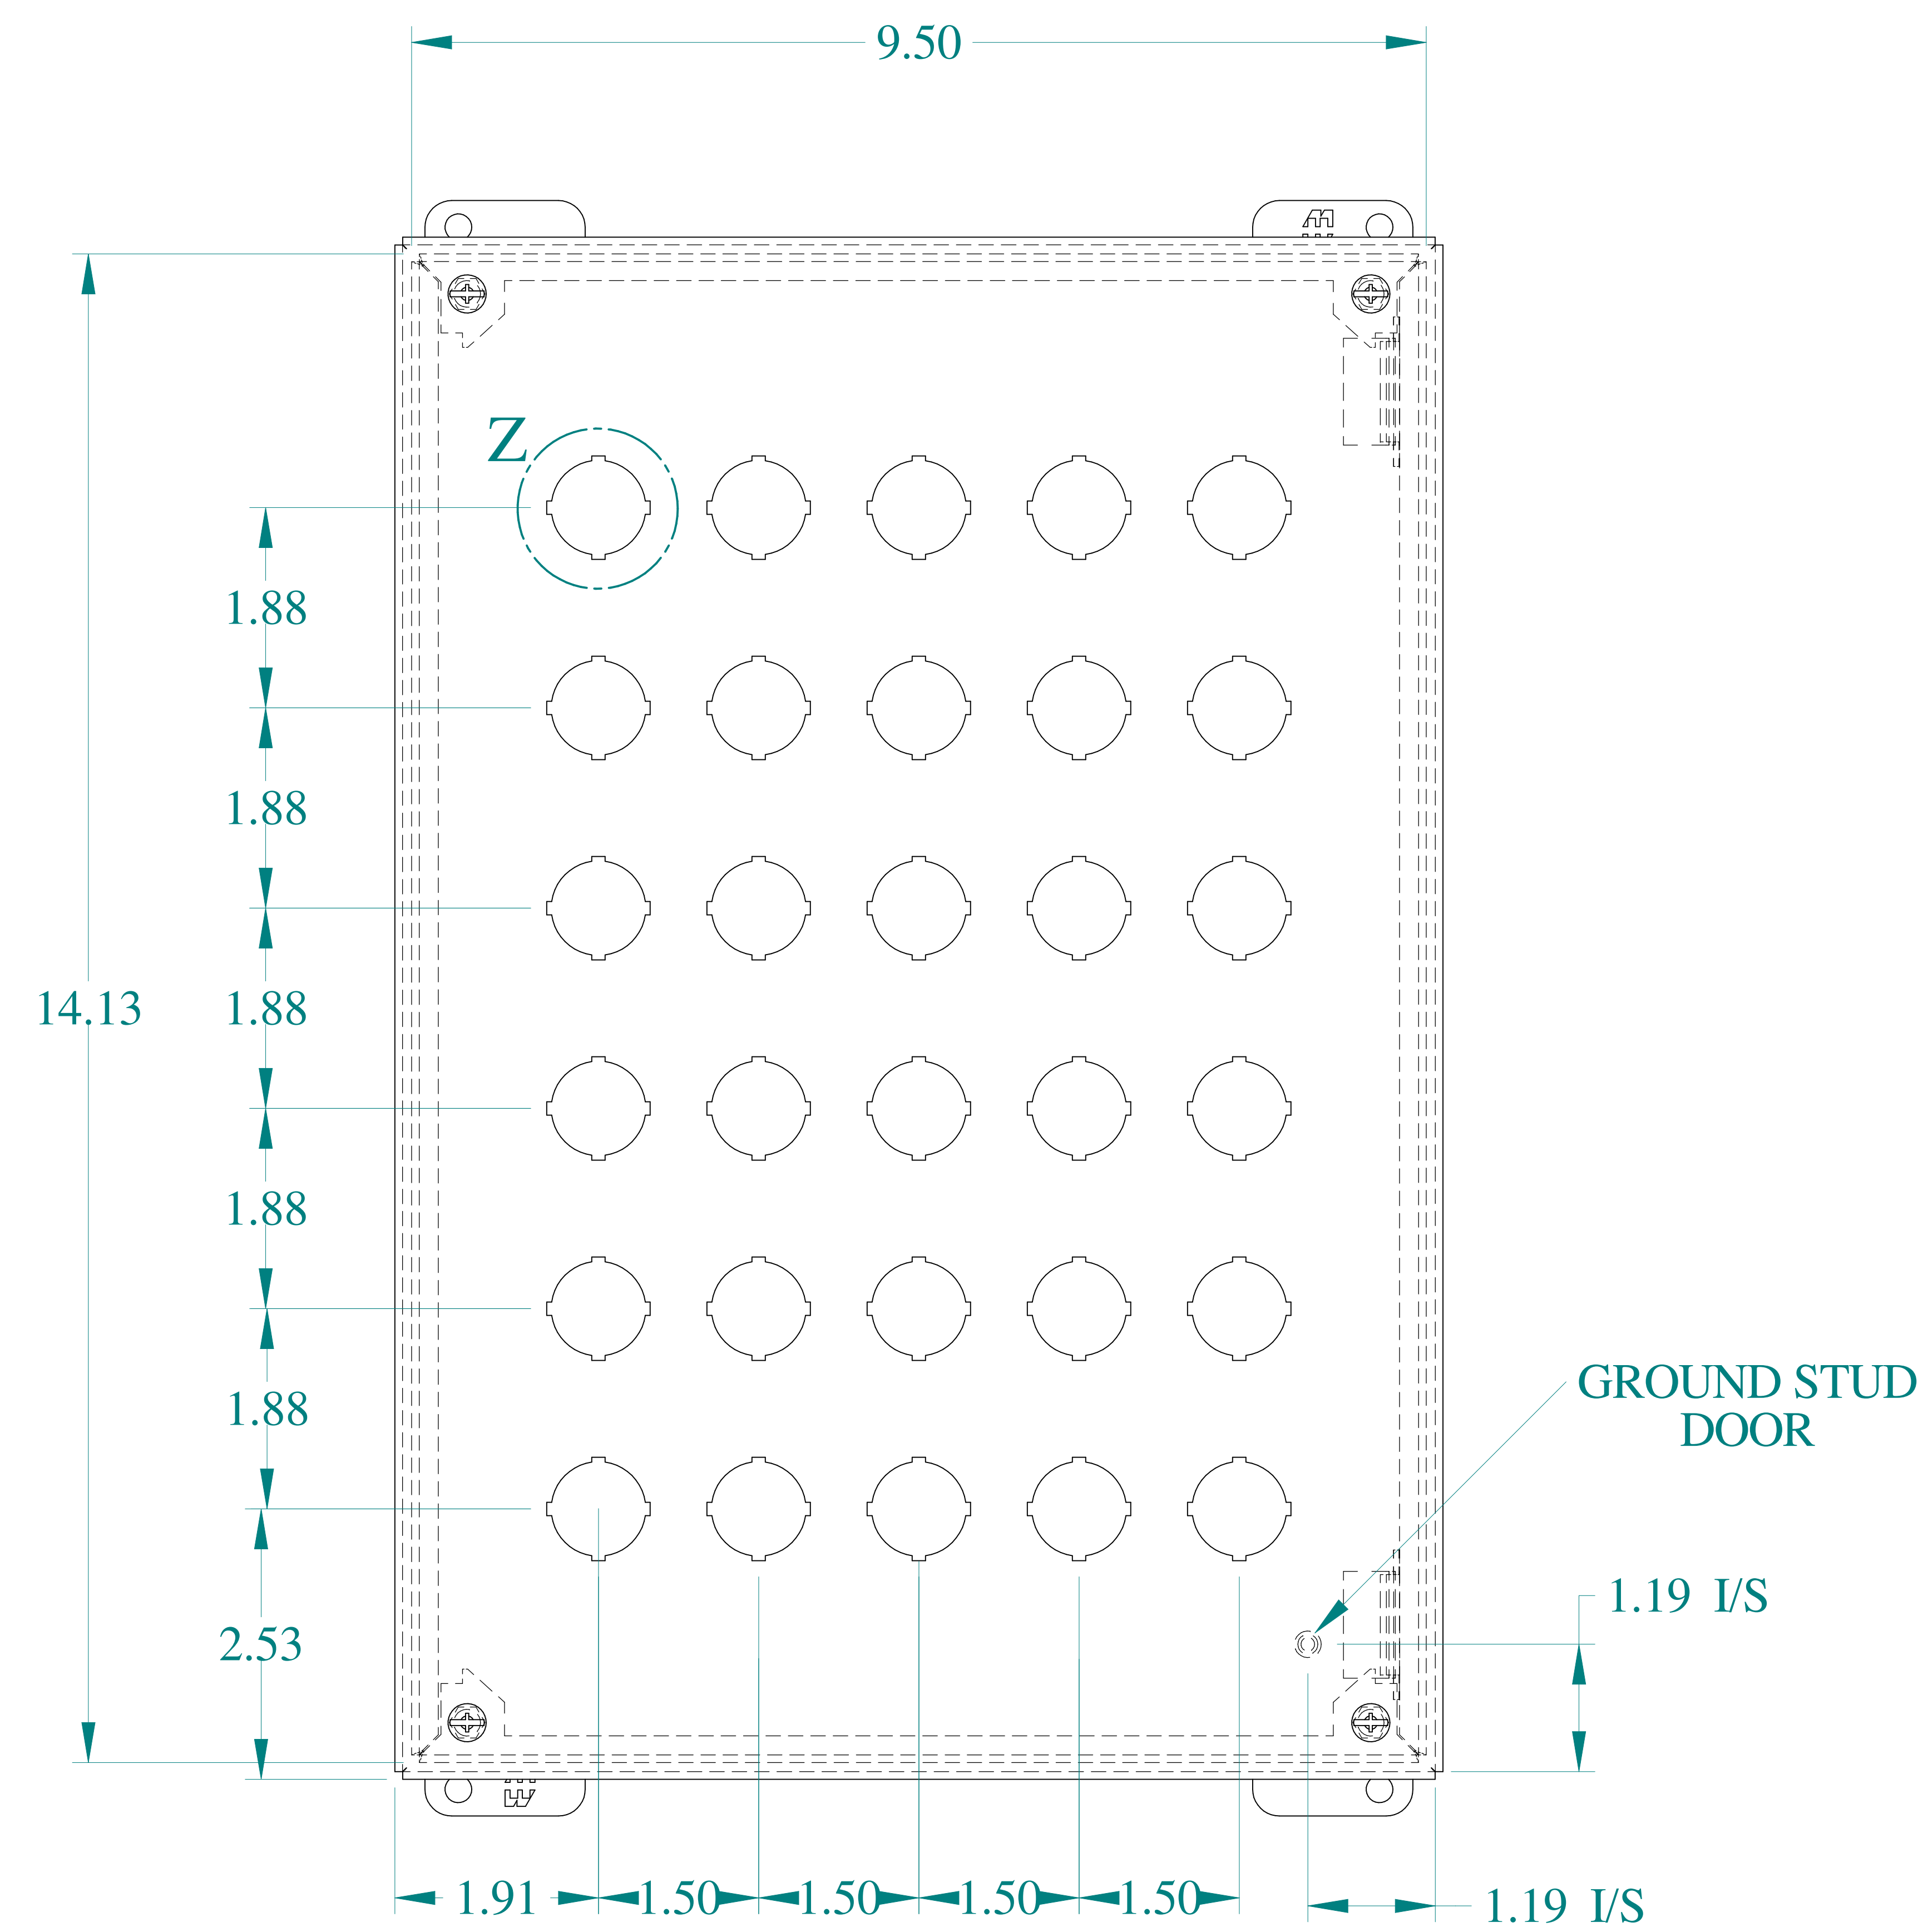

TOP VIEW

DETAIL Z
TYP

ISOMETRIC VIEWS

SIDE VIEW

FRONT VIEW

SIDE VIEW

BACK VIEW

BOTTOM VIEW

Data subject to change without notice.

Part #: MPB30

Date: Mar. 24, 2019

Link: www.hammd.com/MPB30