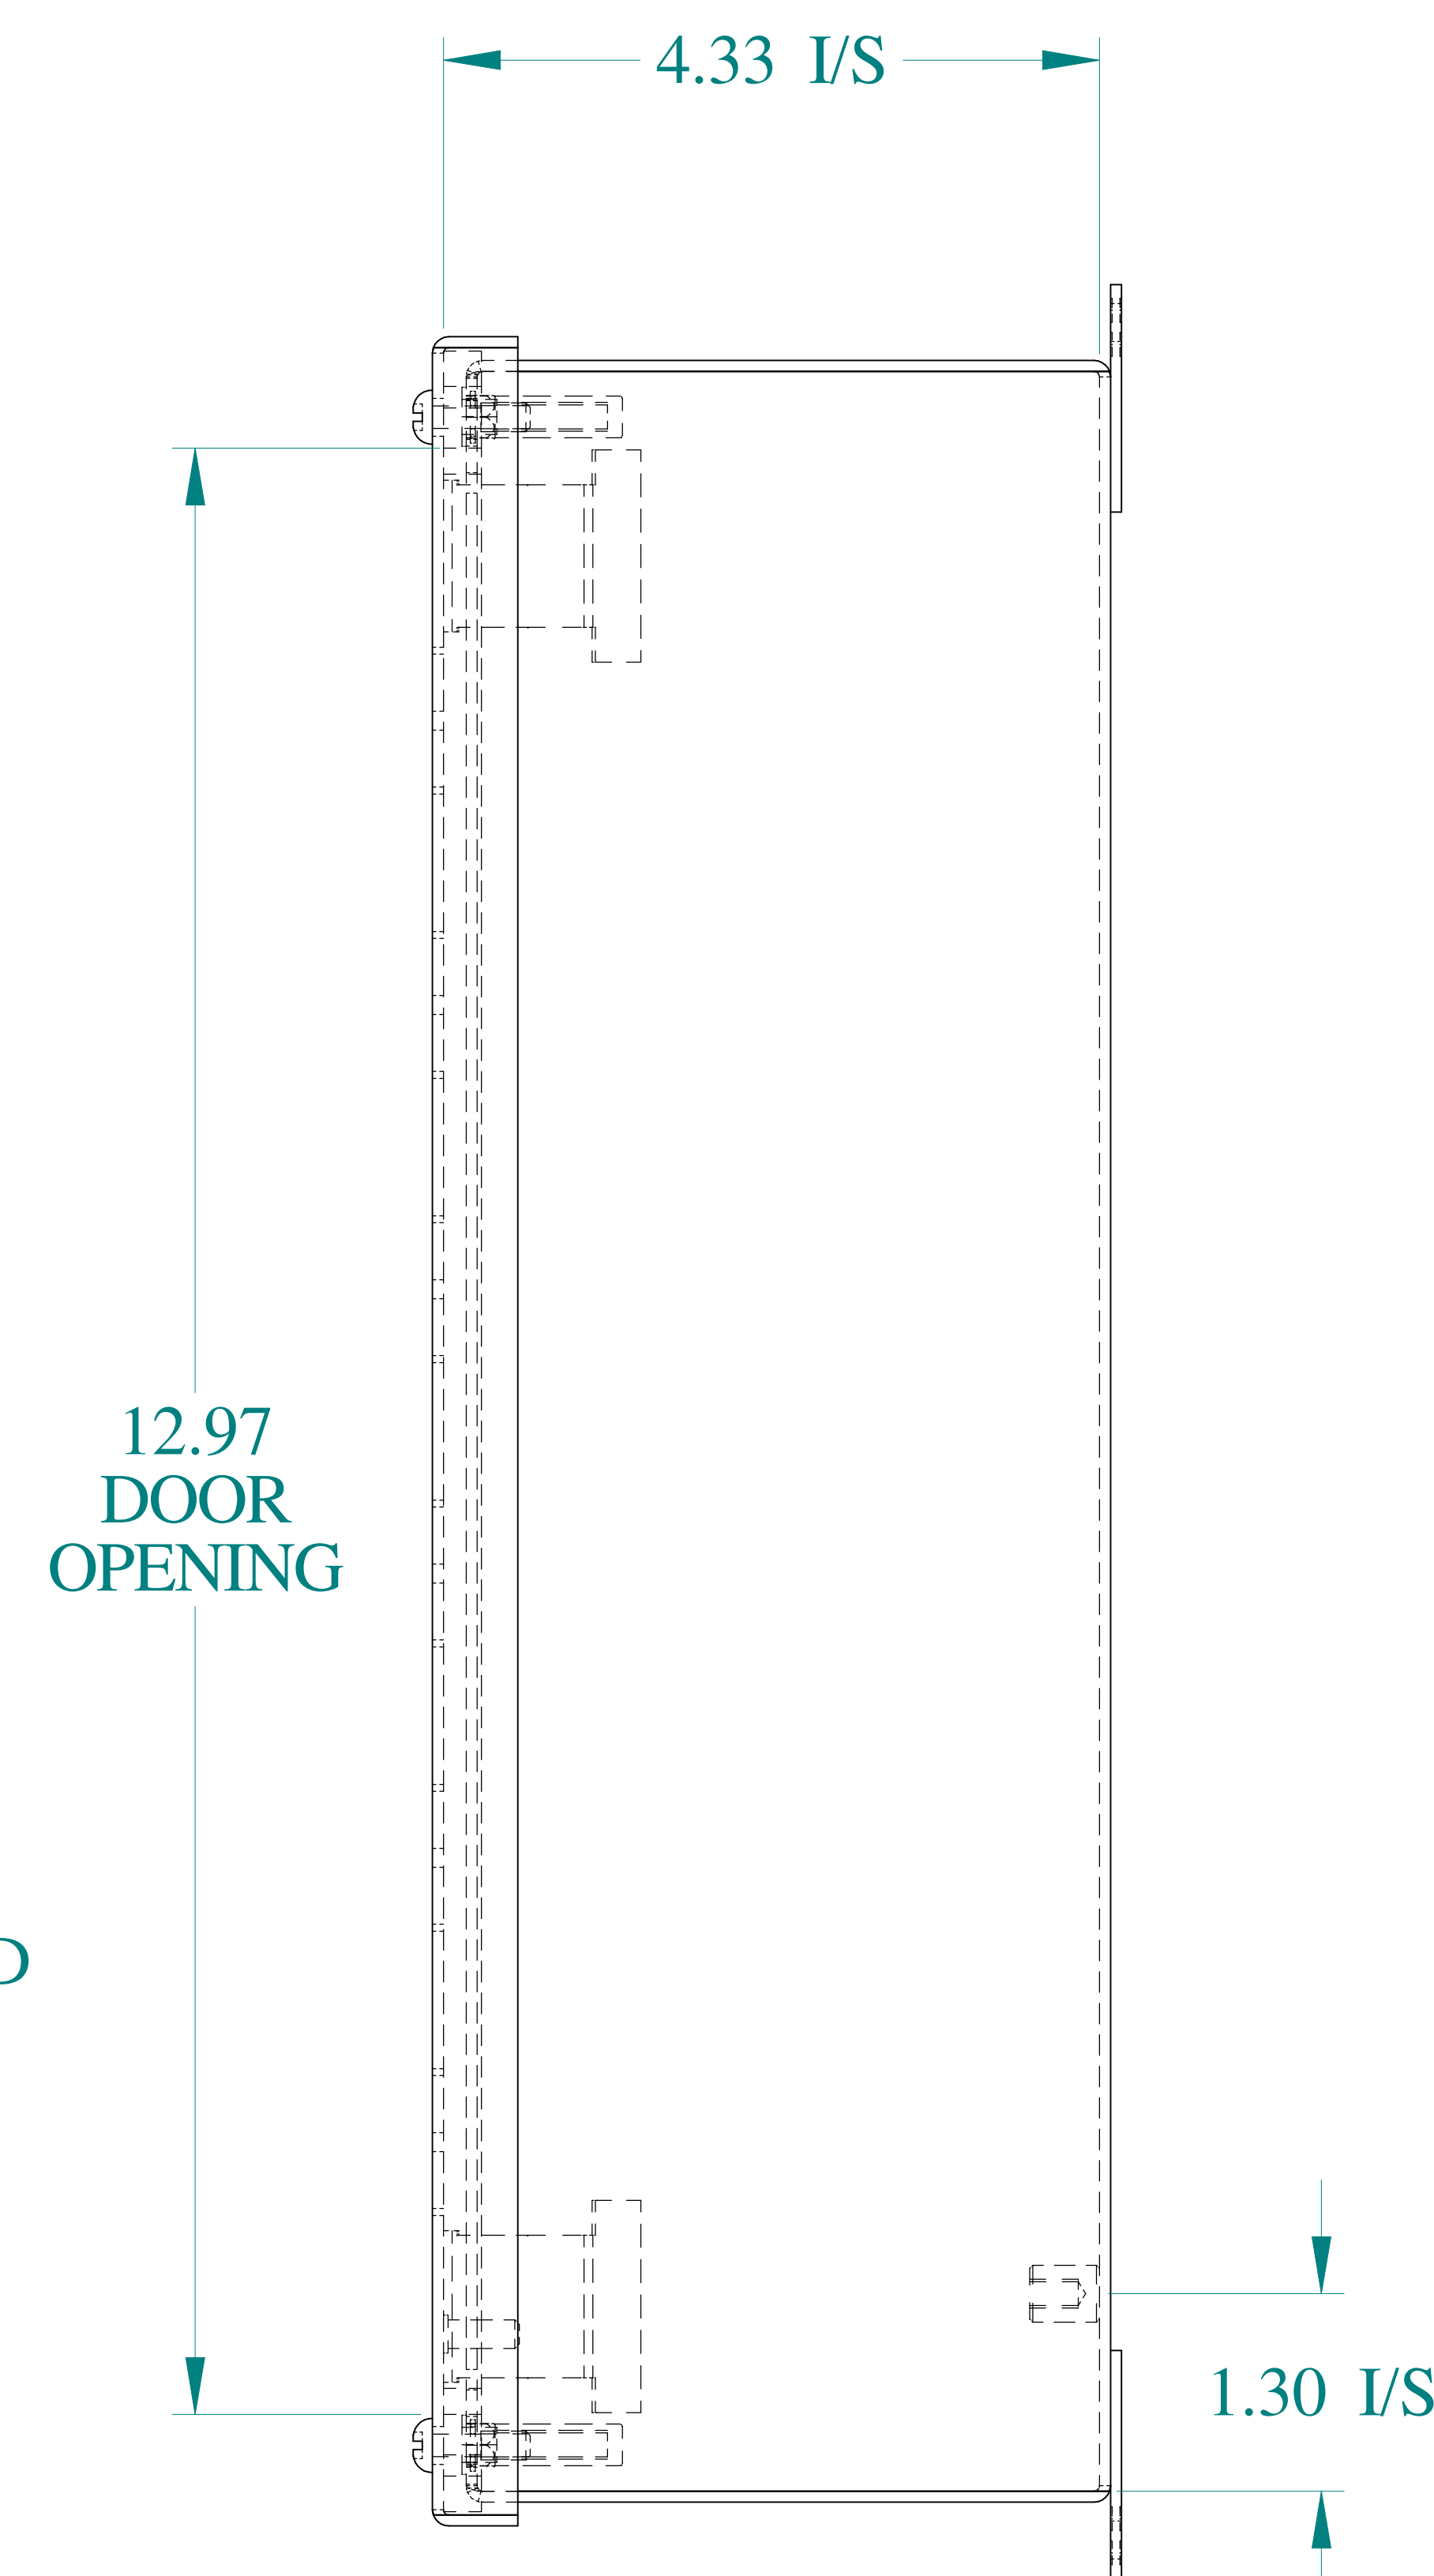

TOP VIEW

DETAIL Z
TYP

ISOMETRIC VIEWS

SIDE VIEW

FRONT VIEW

SIDE VIEW

BACK VIEW

BOTTOM VIEW

Data subject to change without notice.

Part #: MPB30

Date: Mar. 24, 2019

Link: www.hammd.com/MPB30