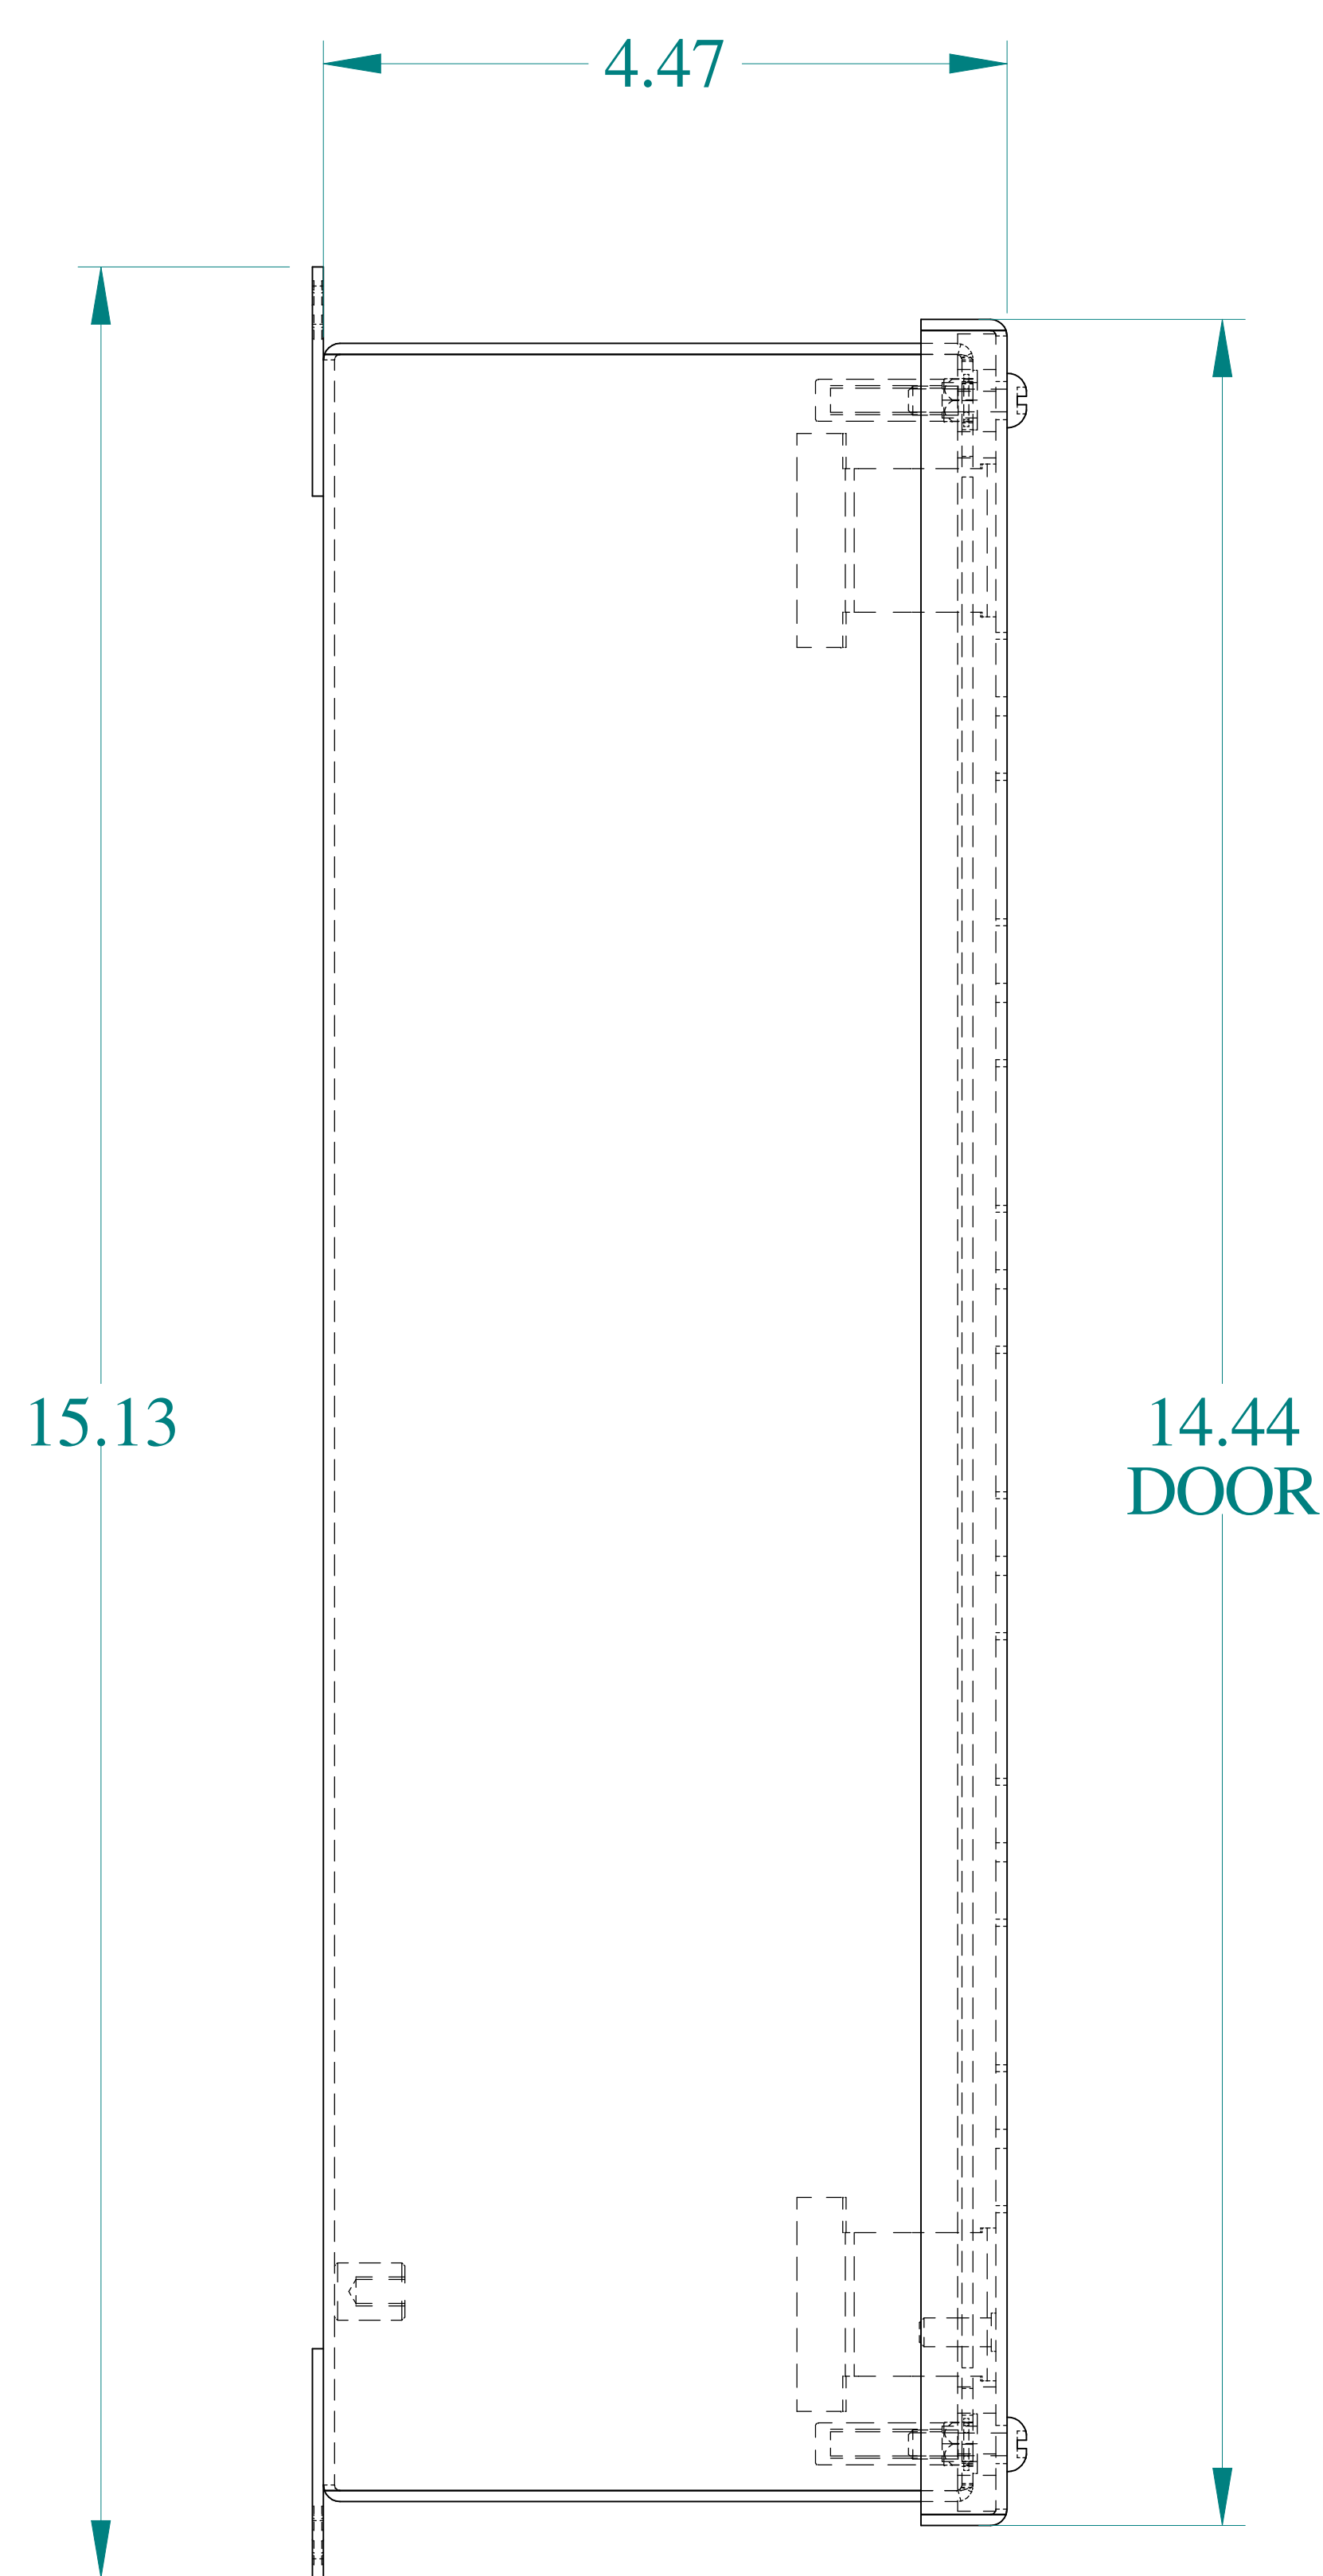

TOP VIEW

DETAIL Z
TYP

ISOMETRIC VIEWS

SIDE VIEW

FRONT VIEW

SIDE VIEW

BACK VIEW

BOTTOM VIEW

Data subject to change without notice.

Part #: MPB30

Date: Mar. 24, 2019

Link: www.hammd.com/MPB30