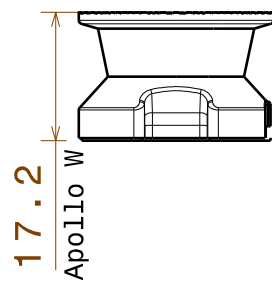

D

C

B

A

Apollo SS/M/O

Apollo W

Bottom view

Front view

4

4

3

3

2

2

Part no.s:  
 CA10243\_Apollo-W  
 CA10251\_Apollo-M  
 CA10315\_Apollo-SS  
 CA10316\_Apollo-O  
 Material: PMMA

Top view

DATE  
28.02.2011

CHECKED BY  
HH

DATE  
28.02.2011

SIZE  
A4

DRAWING NUMBER  
Multiple

REV  
1

DESIGNED BY  
HH

DATE  
18.03.2006

SCALE 1:1 WEIGHT (g)

SHEET 1/1

D

A

1

1