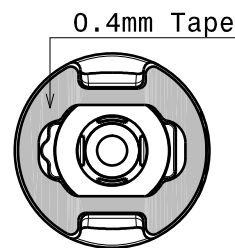

D

C

B

A

Apollo SS/M/O

Apollo W

Bottom view

Front view

4

4

3

3

2

2

Part no.s:  
 CA10243\_Apollo-W  
 CA10251\_Apollo-M  
 CA10315\_Apollo-SS  
 CA10316\_Apollo-O  
 Material: PMMA

Top view

SCALE 1:1 WEIGHT (g)

SHEET 1/1

D

A

1

1