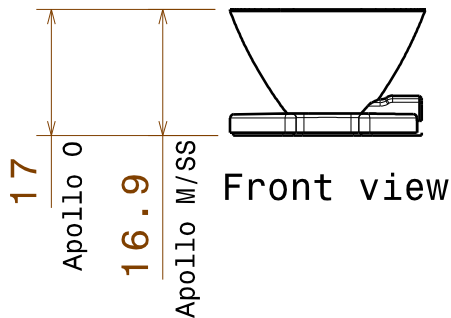

D

C

B

A

Apollo SS/M/O

Apollo W

Bottom view

Front view

4

4

3

3

2

2

Part no.s:  
 CA10243\_Apollo-W  
 CA10251\_Apollo-M  
 CA10315\_Apollo-SS  
 CA10316\_Apollo-O  
 Material: PMMA

Top view

DATE  
28.02.2011

CHECKED BY  
HH

DATE  
28.02.2011

SIZE  
A4

DRAWING NUMBER  
Multiple

REV  
1

DESIGNED BY  
HH

DATE  
18.03.2006

SCALE 1:1 WEIGHT (g)

SHEET 1/1

D

A

1

1