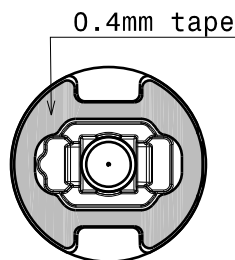

D

C

B

A

Apollo SS/M/O

Apollo W

Bottom view

Front view

4

4

3

3

2

2

Part no.s:  
 CA10243\_Apollo-W  
 CA10251\_Apollo-M  
 CA10315\_Apollo-SS  
 CA10316\_Apollo-O  
 Material: PMMA

Top view

DATE  
28.02.2011

CHECKED BY  
HH

DATE  
28.02.2011

SIZE  
A4

DRAWING NUMBER  
Multiple

REV  
1

DESIGNED BY  
HH

DATE  
18.03.2006

SCALE 1:1 WEIGHT (g)

SHEET 1/1

D

A

1

1