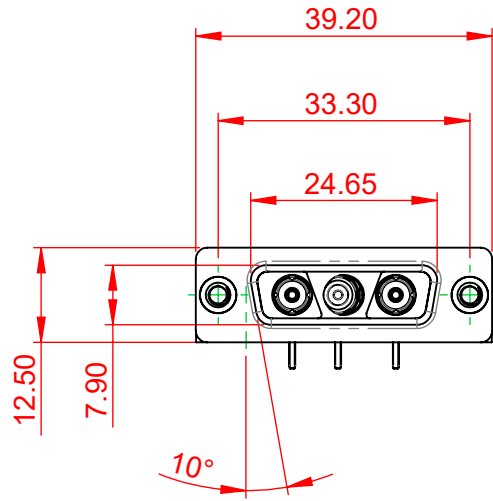

TOLERANCE UNLESS OTHERWISE SPECIFIED	
.X	±0.25
.XX	±0.13
.XXX	±0.05

THIS IS A C.A.D. GENERATED DRAWING  
DO NOT MAKE MANUAL REVISIONS TO MASTER.

ISSUE NUMBER	
ORIGINAL	①

**NOTES:**

**MATERIAL:**  
**HOUSING:** THERMOPLASTIC POLYESTER, UL94V-0  
**SHELL:** STEEL, NICKEL PLATED  
**CONTACT:** COPPER ALLOY, GOLD FLASH PLATED