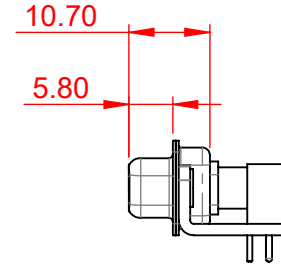

TOLERANCE UNLESS OTHERWISE SPECIFIED	
.X	±0.25
.XX	±0.13
.XXX	±0.05

THIS IS A C.A.D. GENERATED DRAWING  
DO NOT MAKE MANUAL REVISIONS TO MASTER.

ISSUE NUMBER	
ORIGINAL	①

**NOTES:**

**MATERIAL:**  
**HOUSING:** THERMOPLASTIC POLYESTER, UL94V-0  
**SHELL:** STEEL, NICKEL PLATED  
**CONTACT:** COPPER ALLOY, GOLD FLASH PLATED