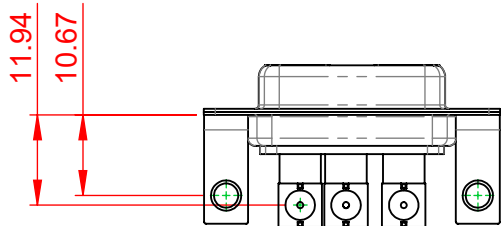

TOLERANCE UNLESS OTHERWISE SPECIFIED	
.X	±0.25
.XX	±0.13
.XXX	±0.05

THIS IS A C.A.D. GENERATED DRAWING  
DO NOT MAKE MANUAL REVISIONS TO MASTER.

ISSUE NUMBER	
ORIGINAL	①

**NOTES:**

**MATERIAL:**  
**HOUSING:** THERMOPLASTIC POLYESTER, UL94V-0  
**SHELL:** STEEL, NICKEL PLATED  
**CONTACT:** COPPER ALLOY, GOLD FLASH PLATED