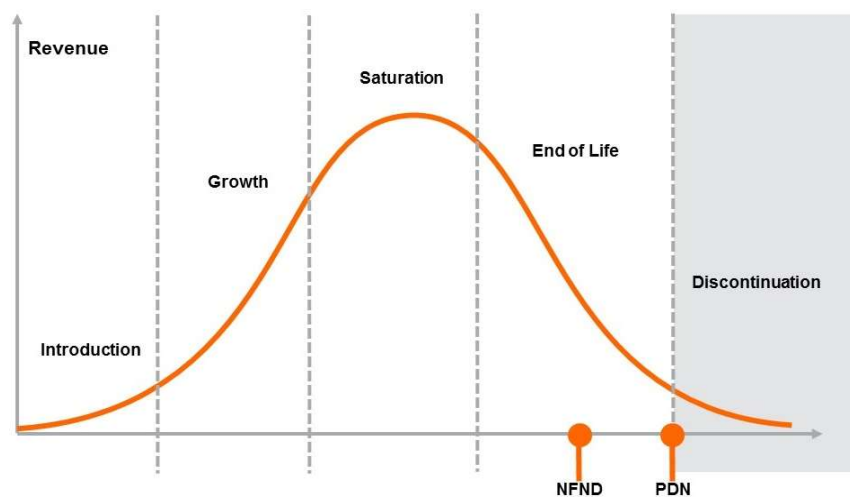

Product Or Individual Q-Code Discontinuation (acc. JEDEC J-STD-048)
OS-PDN-2021-040

01 April 2021

Last order: 30 June 2021
Last delivery: 30 September 2021

Please direct your feedback to your local Sales office.