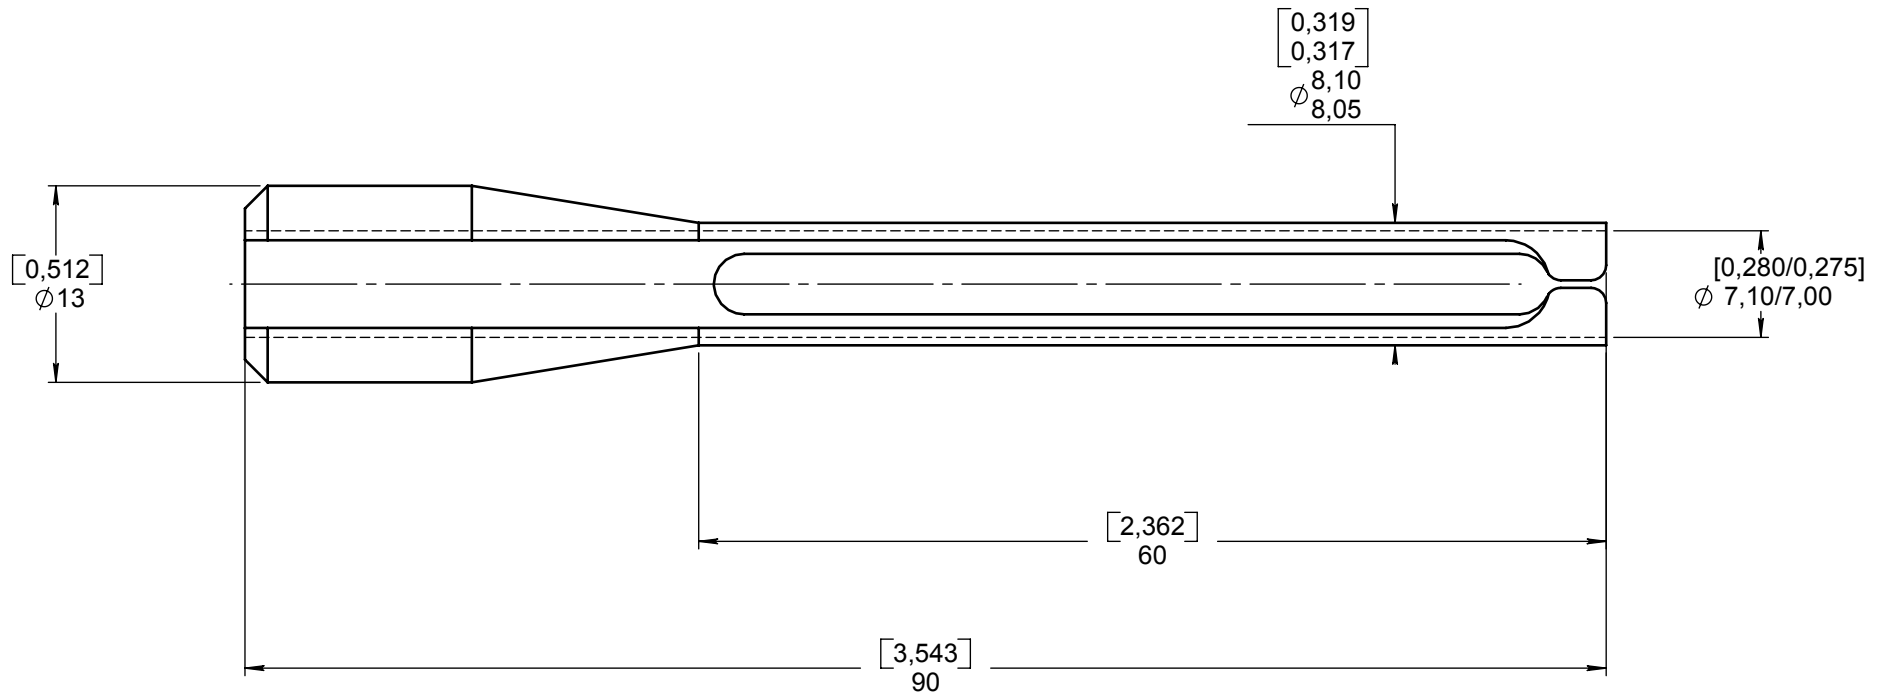

Series
MPX

EXTRACTION TOOL FOR SIZE 8 CONTACT

Issue:
JAN 16 2008

Page
1/1

MATERIAL: STAINLESS STEEL

DIMENSIONS : mm (inch are given for information only)

4112_9311 This information is given as an indication. In the continual goal to improve our products, we reserve the right to make any modifications judged necessary.

CREATION PEN: NOM: MACARI DATE: JUNE 11 1990 APPR.:				
	JAN 16 08	REDRAWN - Ø .321/.318 ---> Ø .319/.317	VALGRESY	BROCHET
	Issue	Revisions	Name	Approved