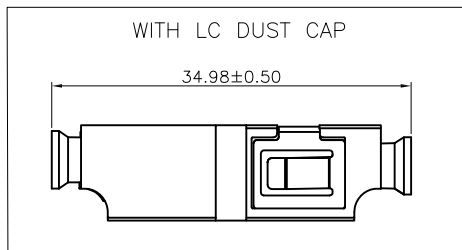

PART NUMBER	DESCRIPTION	HOUSING COLOR	CAP COLOR
OPLA4ANNC1NA	LC APC, 4 PORTS, LONG EARS, W/O MOUNTING CLIPS, LC DUST CAP	PEI 7737C Green	PP White
OPLA4ANNC1PA	LC APC, 4 PORTS, LONG EARS, W/ MOUNTING CLIPS, LC DUST CAP	PEI 7737C Green	PP White
OPLB4ANNC1NA	LC PC, 4 PORTS, LONG EARS, W/O MOUNTING CLIPS, LC DUST CAP	PEI 2184C Blue	PP White
OPLB4ANNC1PA	LC PC, 4 PORTS, LONG EARS, W/ MOUNTING CLIPS, LC DUST CAP	PEI 2184C Blue	PP White

SPECIFICATIONS:

Material:
 Housing: PEI, rated UL 94V-0, Color: See Chart
 Cap: PP, rated UL 94V-0, Color: White
 Mounting clips: SUS Stainless steel
 Sleeve: Zirconia ceramic
 Electrical:

Standards of IEC 61754-20, YD/T 1272.1-2003
 Repeatability: 500 min times
 Insertion loss: 0.2dB max
 Interchangeability: 0.2dB
 Temperature Rating:
 Operating temperature: -40°C to +85°C
 Environmental:
 Lead free, RoHS compliant.

UNLESS OTHERWISE SPECIFIED ALL DIMENSIONS ARE INCHES [MM]. TOLERANCES: EXCEPT AS NOTED

INCHES		HOLES	
.X	± .10	ØX	± .10
.XX	± .020	ØXX	± .015
.XXX	± .015	ØXXX	± .010

909 Rahway Avenue,
 Union, NJ 07083
 Phone: 908-687-5000
 Fax: 908-687-5710

SIZE X	PART NO. OPLX4ANNC1XA	REV. A
REF: S00005C	SCALE: NTS	SHEET 1 OF 1

6

5

4

3

2

1