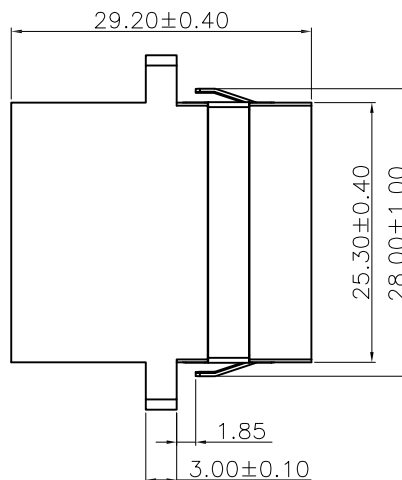

6

5

4

3

2

1

APPROVED: _____
DATE: _____ TITLE: _____

Rev	AWO #	Description	Date	Appr
-		RELEASED	9/8/20	
A		UPDATE SPEC.	10/12/22	WX/KL

PART NUMBER	DESCRIPTION	HOUSING COLOR	CAP COLOR
OPLA4ANNC1NA	LC APC, 4 PORTS, LONG EARS, W/O MOUNTING CLIPS, LC DUST CAP	PEI 7737C Green	PP White
OPLA4ANNC1PA	LC APC, 4 PORTS, LONG EARS, W/ MOUNTING CLIPS, LC DUST CAP	PEI 7737C Green	PP White
OPLB4ANNC1NA	LC PC, 4 PORTS, LONG EARS, W/O MOUNTING CLIPS, LC DUST CAP	PEI 2184C Blue	PP White
OPLB4ANNC1PA	LC PC, 4 PORTS, LONG EARS, W/ MOUNTING CLIPS, LC DUST CAP	PEI 2184C Blue	PP White

SPECIFICATIONS:

Material:
Housing: PEI, rated UL 94V-0, Color: See Chart
Cap: PP, rated UL 94V-0, Color: White
Mounting clips: SUS Stainless steel
Sleeve: Zirconia ceramic
Electrical:

Standards of IEC 61754-20, YD/T 1272.1-2003
Repeatability: 500 min times
Insertion loss: 0.2dB max
Interchangeability: 0.2dB
Temperature Rating:
Operating temperature: -40°C to +85°C
Environmental:
Lead free, RoHS compliant.

UNLESS OTHERWISE SPECIFIED ALL DIMENSIONS ARE INCHES [MM]. TOLERANCES: EXCEPT AS NOTED

INCHES		HOLES	
.X	± .10	ØX	± .10
.XX	± .020	ØXX	± .015
.XXX	± .015	ØXXX	± .010

909 Rahway Avenue,
Union, NJ 07083
Phone: 908-687-5000
Fax: 908-687-5710

DRAWN	OW	9/8/20
CHECKED	JL	9/8/20
APPROVED		

TITLE: OPTICAL LC ADAPTERS, APC&PC, 4 PORT, CERAMIC, LONG EARS, WITH LC DUST CAP

THIS DRAWING CONTAINS INFORMATION THAT IS PROPRIETARY AND SHOULD NOT BE USED WITHOUT PRIOR WRITTEN PERMISSION FROM ADAM TECH

SIZE X	PART NO. OPLX4ANNC1XA	REV. A
REF: S00005C	SCALE: NTS	SHEET 1 OF 1

6

5

4

3

2

1