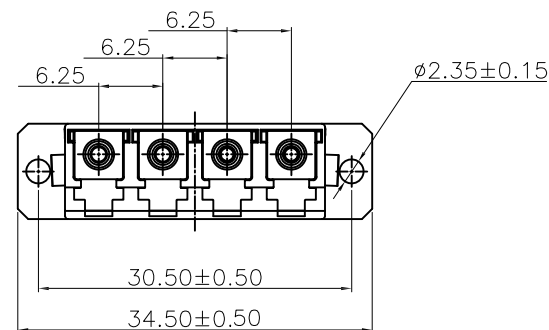

6

5

4

3

2

1

APPROVED: _____
DATE: _____ TITLE: _____

Rev	AWO #	Description	Date	Appr
-		RELEASED	9/8/20	
A		UPDATE SPEC.	10/12/22	WX/KL

PART NUMBER	DESCRIPTION	HOUSING COLOR	CAP COLOR
OPLA4ANNC1NA	LC APC, 4 PORTS, LONG EARS, W/O MOUNTING CLIPS, LC DUST CAP	PEI 7737C Green	PP White
OPLA4ANNC1PA	LC APC, 4 PORTS, LONG EARS, W/ MOUNTING CLIPS, LC DUST CAP	PEI 7737C Green	PP White
OPLB4ANNC1NA	LC PC, 4 PORTS, LONG EARS, W/O MOUNTING CLIPS, LC DUST CAP	PEI 2184C Blue	PP White
OPLB4ANNC1PA	LC PC, 4 PORTS, LONG EARS, W/ MOUNTING CLIPS, LC DUST CAP	PEI 2184C Blue	PP White

SPECIFICATIONS:

Material:
Housing: PEI, rated UL 94V-0, Color: See Chart
Cap: PP, rated UL 94V-0, Color: White
Mounting clips: SUS Stainless steel
Sleeve: Zirconia ceramic
Electrical:

Standards of IEC 61754-20, YD/T 1272.1-2003
Repeatability: 500 min times
Insertion loss: 0.2dB max
Interchangeability: 0.2dB
Temperature Rating:
Operating temperature: -40°C to +85°C
Environmental:
Lead free, RoHS compliant.

UNLESS OTHERWISE SPECIFIED ALL DIMENSIONS ARE INCHES [MM]. TOLERANCES: EXCEPT AS NOTED

INCHES		HOLES	
.X	± .10	ØX	± .10
.XX	± .020	ØXX	± .015
.XXX	± .015	ØXXX	± .010

909 Rahway Avenue,
Union, NJ 07083
Phone: 908-687-5000
Fax: 908-687-5710

DRAWN	OW	9/8/20
CHECKED	JL	9/8/20
APPROVED		

TITLE: OPTICAL LC ADAPTERS, APC&PC, 4 PORT, CERAMIC, LONG EARS, WITH LC DUST CAP

THIS DRAWING CONTAINS INFORMATION THAT IS PROPRIETARY AND SHOULD NOT BE USED WITHOUT PRIOR WRITTEN PERMISSION FROM ADAM TECH

SIZE X	PART NO. OPLX4ANNC1XA	REV. A
REF: S00005C	SCALE: NTS	SHEET 1 OF 1

6

5

4

3

2

1