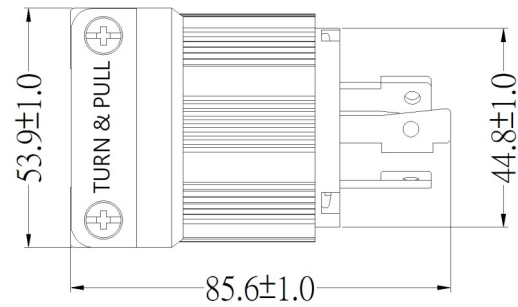

NEMA L5-30 Locking Plug

Technical Datasheet

Product Specifications	
Product Item	Twist-Lock Plug
Wiring Scheme	2 Pole, 3 Wire Grounding
Amperage	30A
Voltage	125V AC
NEMA Configuration	L5-30P
Color	Black
Blade Holder Material	Gray Polycarbonate
Terminal Retainer Material	Clear Polycarbonate
Housing Material	Black Nylon
Cord Clamp Material	Black Nylon
Blade Material	Brass
Terminal Screw Material	#10-32 solid brass
Ground Screw Material	#10-32 solid brass (Green)
Listings	UL/cUL E237606