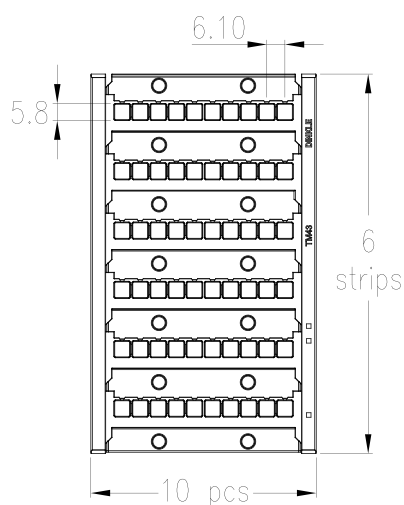

# TM43W

DIN Rail Terminal Blocks > Accessories > Marking Label

## Specification

Product description	Marking Lable
Color	White
Material	PC
Inflammability class	UL94-V2
Length	5.8 mm
Width	6.1 mm
Total number of tabs	10 x 6 = 60
Compatible products	DP4, DP4-TN, DP4-TR, DPP4, DP4-PE, DP4-TN-PE, DP4-TR-PE, DPP4-PE, DP4-TFU, DP4-TFU(5X20), PM4N, DK4S, SS2N, SS7N
Package	10 pcs / box