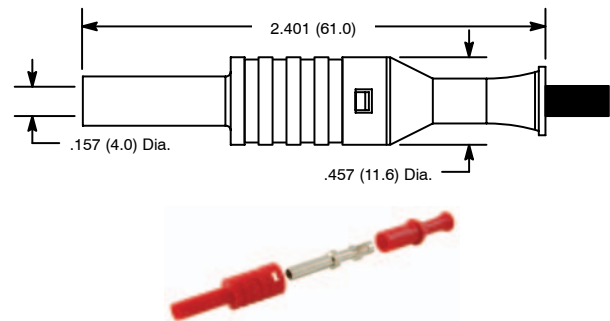

Right Angle Plug, 4mm

Features

- Accepts Cable up to .177" (4.5mm) Dia.
- Standard Colors: Black, Red

NTE Type No.	Color	Diag No.
72-063	Black	TL-024
72-064	Red	TL-024

TL-024

Specifications

IEC 1010 Rating: 1000V CAT3 20 Amps

In Line Socket, 4mm

Features

- Accepts Cable up to .177" (4.5mm) Dia.
- Standard Colors: Black, Red

NTE Type No.	Color	Diag No.
72-035	Black	TL-025
72-036	Red	TL-025

TL-025

Specifications

IEC 1010 Rating: 1000V CAT3 20 Amps

Cable Mountable Shrouded Banana Plug, 4mm

Features

- Nickel-Plated Brass Banana Plug with Nylon Insulator
- Allows For Quick and Easy Termination to Insulated Wire
- Standard Colors: Black, Red

NTE Type No.	Color	Diag No.
72-179-0	Black	TL-029
72-179-2	Red	TL-029

TL-029

Specifications

IEC 1010 Rating: 1000V CAT3, 1500V CAT2, 20 Amps

NEW
NEW