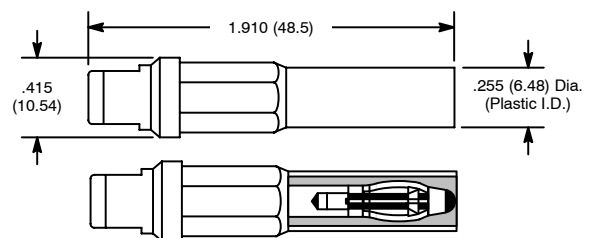

Right Angle Plug, 4mm

Features

- Accepts Cable up to .177" (4.5mm) Dia.
- Standard Colors: Black, Red

NTE Type No.	Color	Diag No.
72-063	Black	TL-024
72-064	Red	TL-024

TL-024

Specifications

IEC 1010 Rating: 1000V CAT3 20 Amps

In Line Socket, 4mm

Features

- Accepts Cable up to .177" (4.5mm) Dia.
- Standard Colors: Black, Red

NTE Type No.	Color	Diag No.
72-035	Black	TL-025
72-036	Red	TL-025

TL-025

Specifications

IEC 1010 Rating: 1000V CAT3 20 Amps

Cable Mountable Shrouded Banana Plug, 4mm

Features

- Nickel-Plated Brass Banana Plug with Nylon Insulator
- Allows For Quick and Easy Termination to Insulated Wire
- Standard Colors: Black, Red

NTE Type No.	Color	Diag No.
72-179-0	Black	TL-029
72-179-2	Red	TL-029

TL-029

Specifications

IEC 1010 Rating: 1000V CAT3, 1500V CAT2, 20 Amps

NEW
NEW