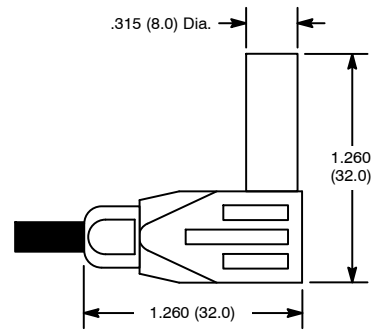

Right Angle Plug, 4mm

Features

- Accepts Cable up to .177" (4.5mm) Dia.
- Standard Colors: Black, Red

NTE Type No.	Color	Diag No.
72-063	Black	TL-024
72-064	Red	TL-024

TL-024

Specifications

IEC 1010 Rating: 1000V CAT3 20 Amps

In Line Socket, 4mm

Features

- Accepts Cable up to .177" (4.5mm) Dia.
- Standard Colors: Black, Red

NTE Type No.	Color	Diag No.
72-035	Black	TL-025
72-036	Red	TL-025

TL-025

Specifications

IEC 1010 Rating: 1000V CAT3 20 Amps

Cable Mountable Shrouded Banana Plug, 4mm

Features

- Nickel-Plated Brass Banana Plug with Nylon Insulator
- Allows For Quick and Easy Termination to Insulated Wire
- Standard Colors: Black, Red

NTE Type No.	Color	Diag No.
72-179-0	Black	TL-029
72-179-2	Red	TL-029

TL-029

Specifications

IEC 1010 Rating: 1000V CAT3, 1500V CAT2, 20 Amps

NEW
NEW