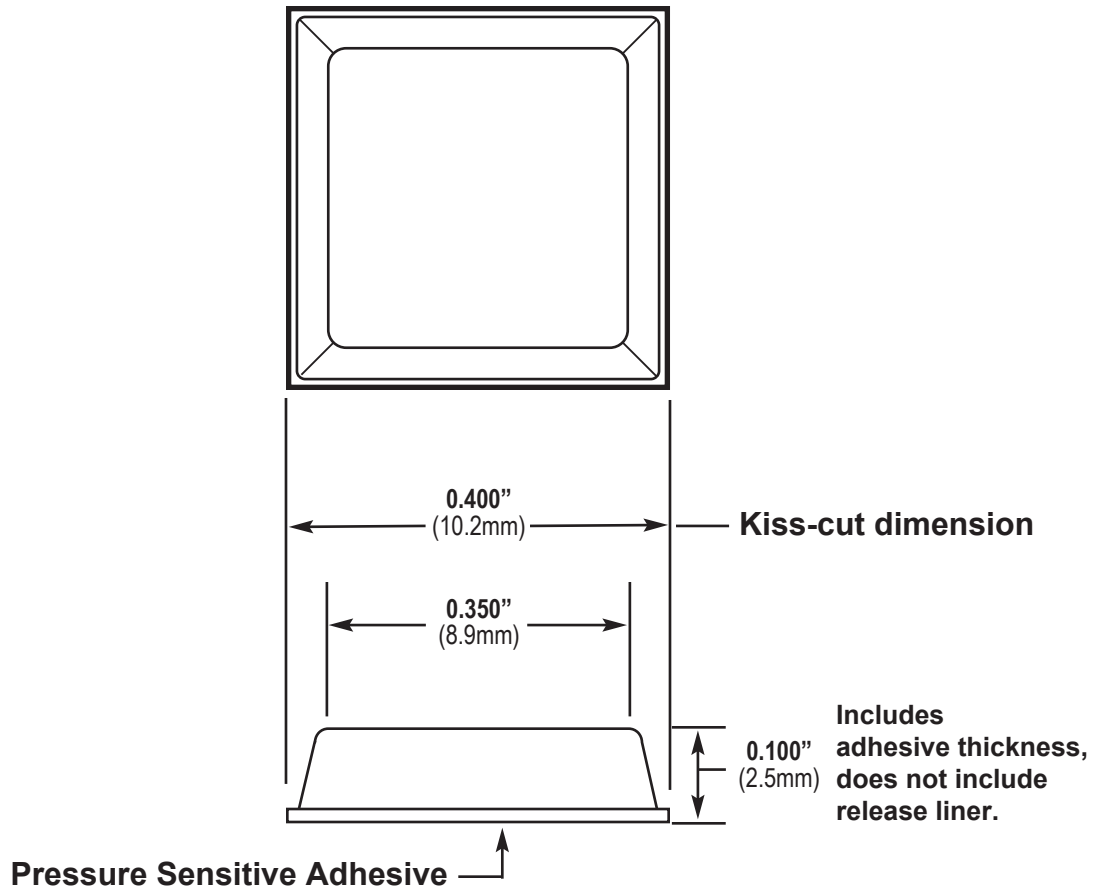

Bumper Specialties, Inc.

1607 Imperial Way, West Deptford, New Jersey, 08066, USA
Phone: 856-345-7650 | Fax: 856-345-7690
www.bumperspecialties.com | Email: BumperInfo@BumperSpecialties.com

Made in USA

BS-20 Mechanical

General Specifications

Material: Polyurethane	Sheet Size: 6" x 12"
Pressure Sensitive Adhesive: Rubber - or - Acrylic	Per Sheet: 242 Pieces — 11 across x 22 down
Durometer, Shore A: 60-70 Standard & 45-55 Soft Durometer	Per Box: 5,082 Pieces — 21 Sheets
Tolerance: ± 0.02" (.5mm)	Colors: Clear, Black, White, Brown, Gray