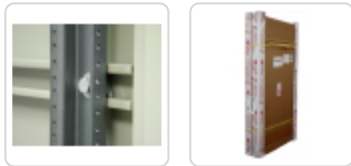

Quality Products. Service Excellence.

Test & Measurement Rack Cabinet *REFK Series*

1,000 lbs (454 kg) Weight Capacity

Features

- C-channel struts provide cabinet strength, ease, and flexibility to adjust mounting rails.
- Solid non-removable side panels.
- Optional flush-mounted doors with quarter-turn locks can be mounted to swing on either side.
- Knockdown design ships unassembled for easy handling, reduced freight cost, and shipping protection.
- Simple assembly using one bolt in each corner to lock the sides to the top and bottom.

Specifications

- The cabinet frame is constructed in 12-gauge steel.
- Drilled and 10-32 tapped flange 19" mounting rails are constructed in 10-gauge steel, include rack unit indicators, and are Zinc-plated to provide superior surface areas for equipment grounding.
- Includes four (4) leveling feet.
- Removable gland plate - over 10" (254 mm) long x 1.5" (38 mm) high opening - with knockouts on the rear bottom of the rack for easy cable access.
- 1,000 lbs (454 kg) **load rating**.
- Finished in textured RAL 9005 black or RAL 7035 light gray powder paint.
- TAA-compliant for GSA Schedule purchases.
- RoHS Compliant.
- Manufactured in North America within an ISO 9001:2015 certified facility.