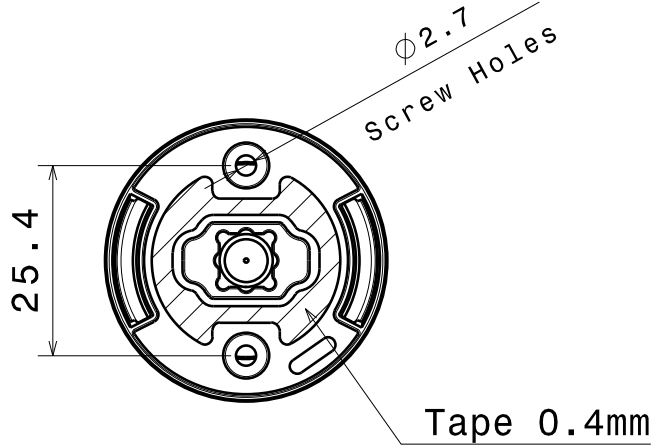

1

Isometric view

Front view

Oval beam direction

Top view

Materials:
 Lens PMMA
 Holder PC, BLACK
 Tape Acrylic foam

This drawing is our property.
 It can't be reproduced
 or communicated without
 our written agreement.

Ledil Oy
 Tehdaskatu 13
 FIN-24100 SALO
 Finland

DRAWING TITLE

Datasheet EVA-LUXEON-M-WITH-TAPE Assembly

DRAWN BY

mav

DATE

12.4.2012

CHECKED BY

sn

DATE

12.4.2012

SIZE

A4

DRAWING NUMBER

REV

1

DESIGNED BY

p1

DATE

17.02.2011

SCALE

2:1

WEIGHT (g)

SHEET