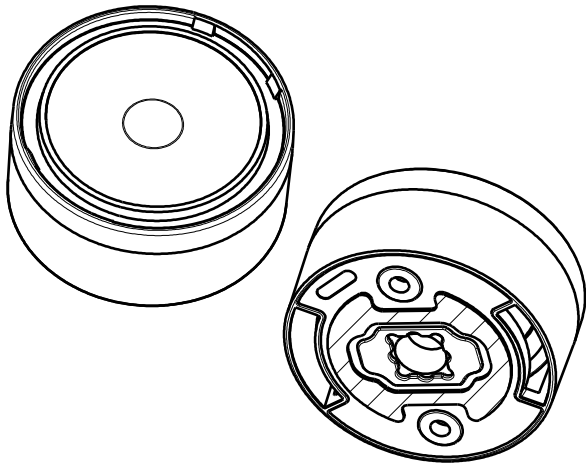

1

Isometric view

Front view

Oval beam direction

Top view

Materials:
 Lens PMMA
 Holder PC, BLACK
 Tape Acrylic foam

This drawing is our property.
 It can't be reproduced
 or communicated without
 our written agreement.

Ledil Oy
 Tehdaskatu 13
 FIN-24100 SALO
 Finland

DRAWING TITLE

Datasheet EVA-LUXEON-M-WITH-TAPE Assembly

DRAWN BY

mav

DATE

12.4.2012

CHECKED BY

sn

DATE

12.4.2012

SIZE

A4

DRAWING NUMBER

REV

1

DESIGNED BY

p1

DATE

17.02.2011

SCALE

2:1

WEIGHT (g)

SHEET