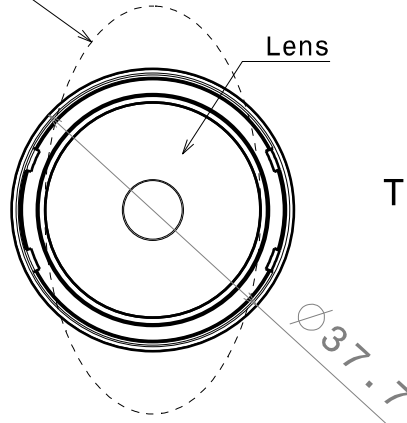

1

Isometric view

Front view

Oval beam direction

Top view

Materials:
 Lens PMMA
 Holder PC, BLACK
 Tape Acrylic foam

This drawing is our property.
 It can't be reproduced
 or communicated without
 our written agreement.