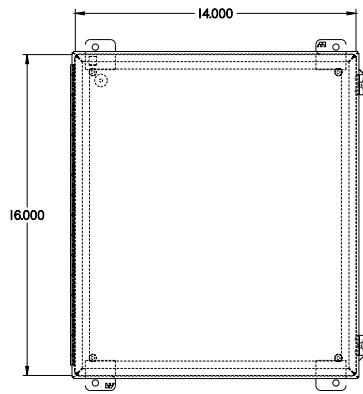

PART No. 1414PHO10LP

for more information visit
www.hammfg.com

Data subject to change without notice

TOP VIEW

ISOMETRIC VIEW

BACK VIEW

LEFT SIDE VIEW

FRONT VIEW

RIGHT SIDE VIEW

BOTTOM VIEW