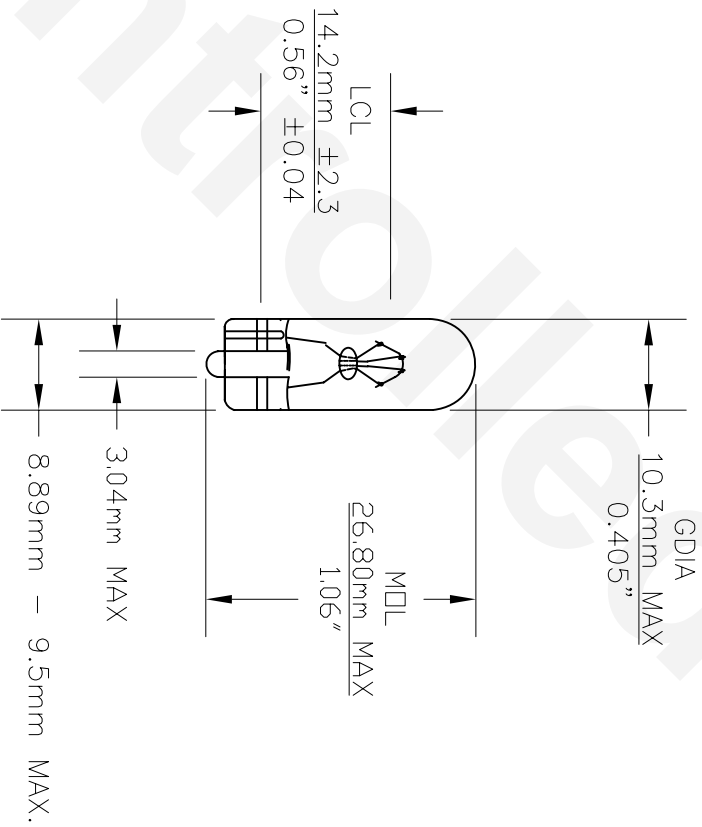

PART NO.	BASE TYPE	DESIGN VOLTS	DESIGN AMPS	MSCD	FILAMENT TYPE	AVG LIFE
656	T3 1/4 WEDGE W2.1X9.2d	28	0.06 ± 10%	0.62 ± 20%	C-2F	2,500

UNLESS OTHERWISE SPECIFIED:  
DIMENSIONS ARE IN INCHES  
TOLERANCES

DECIMALS .XX ± .05  
.XXX ± .010  
FRACTIONAL ±1/64

ANGULAR ± 0.5°

DRAWN Anna Solovychik DATE 6/19/2003

CHECKED

DESIGN

MATERIAL

CEC INDUSTRIES LTD  
599 BOND STREET  
LINCOLNSHIRE IL 60069

TITLE  
LIGHT BULB NO. 656

SIZE A

FSCM NO.

DWG NO. 656

REV

SCALE 100%

PLOT SCALE

SHEET 1 OF 1

FILE 656.dwg