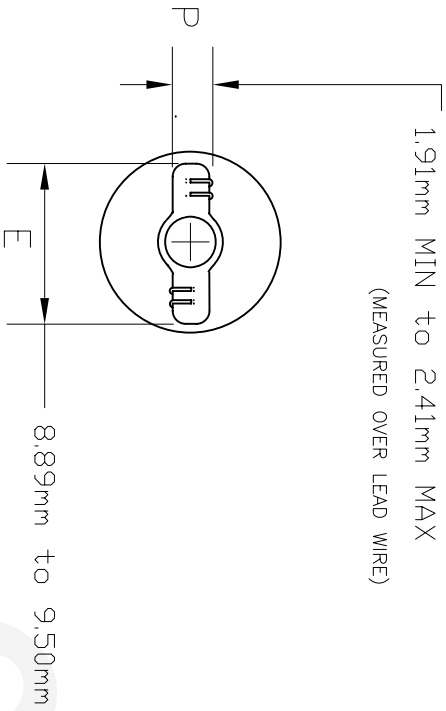

PART NO.	BASE TYPE	DESIGN VOLTS	DESIGN AMPS	MSCD	FILAMENT TYPE	AVG LIFE
656	T3 1/4 WEDGE W2.1X9.2d	28	0.06 ± 10%	0.62 ± 20%	C-2F	2,500

UNLESS OTHERWISE SPECIFIED:  
DIMENSIONS ARE IN INCHES  
TOLERANCES

DECIMALS .XX ± .05  
.XXX ± .010  
FRACTIONAL ±1/64

ANGULAR ± 0.5°

DRAWN Anna Solovychik DATE 6/19/2003

CHECKED

DESIGN

MATERIAL

CEC INDUSTRIES LTD  
599 BOND STREET  
LINCOLNSHIRE IL 60069

TITLE  
LIGHT BULB NO. 656

SIZE A

FSCM NO.

DWG NO. 656

REV

SCALE 100%

PLOT SCALE

SHEET 1 OF 1

FILE 656.dwg

DO NOT SCALE DRAWING