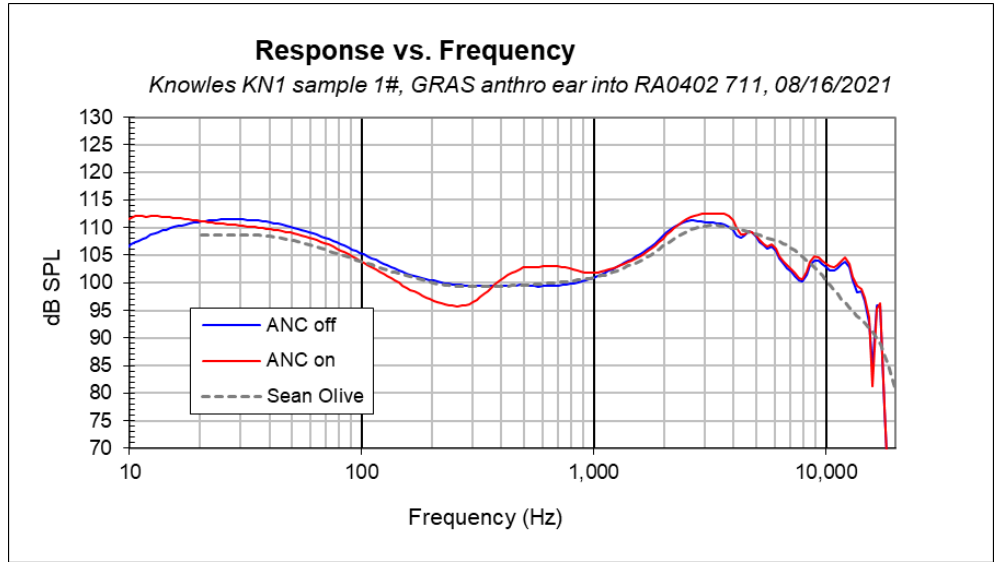

Configuration of a hybrid earphone

Hybrid

In a hybrid configuration, each driver plays to its strengths. The dynamic woofer provides warm bass with sufficient output to support quality ANC. The balanced armature tweeter delivers clear, precise treble that adds life and vibrancy to the music. Hybrids are the fastest way to achieve premium sound while being compatible with existing ANC systems. They are ideal for increasingly popular HD music streaming.

Key Features

- Turnkey reference design, aesthetic customizations possible
- Premium sound hybrid driver: Knowles balanced armature + dynamic
- Hybrid ANC
- Transparency mode
- Extra long battery life:
 - Streaming: ~13 hours (ANC off)
 - ~10 hours (ANC on)
 - Talk time: ~8 hours
- Dual-mic outgoing noise reduction
- Touch control with voice confirmation

Performance Measurements

Frequency response with ANC on and off.

ANC performance, active and passive. Average of four directions and two ears.

Occlusion reduction provided by combination of front vent and ANC.