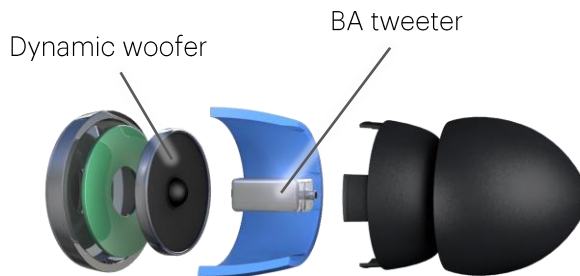

Demand is growing for both ANC and premium sound
This reference design demonstrates how a modern TWS meets both needs

Key Benefits

- Fast time to market for TWS with premium sound and ANC
- Manufactured by a leading ODM
- Top-quality Knowles balanced armature tweeters and MEMS microphones
- Acoustic support provided by Knowles, including speakers, microphones and ANC

Configuration of a hybrid earphone

Hybrid

In a hybrid configuration, each driver plays to its strengths. The dynamic woofer provides warm bass with sufficient output to support quality ANC. The balanced armature tweeter delivers clear, precise treble that adds life and vibrancy to the music. Hybrids are the fastest way to achieve premium sound while being compatible with existing ANC systems. They are ideal for increasingly popular HD music streaming.

Key Features

- Turnkey reference design, aesthetic customizations possible
- Premium sound hybrid driver: Knowles balanced armature + dynamic
- Hybrid ANC
- Transparency mode
- Extra long battery life:
 - Streaming: ~13 hours (ANC off)
 - ~10 hours (ANC on)
 - Talk time: ~8 hours
- Dual-mic outgoing noise reduction
- Touch control with voice confirmation