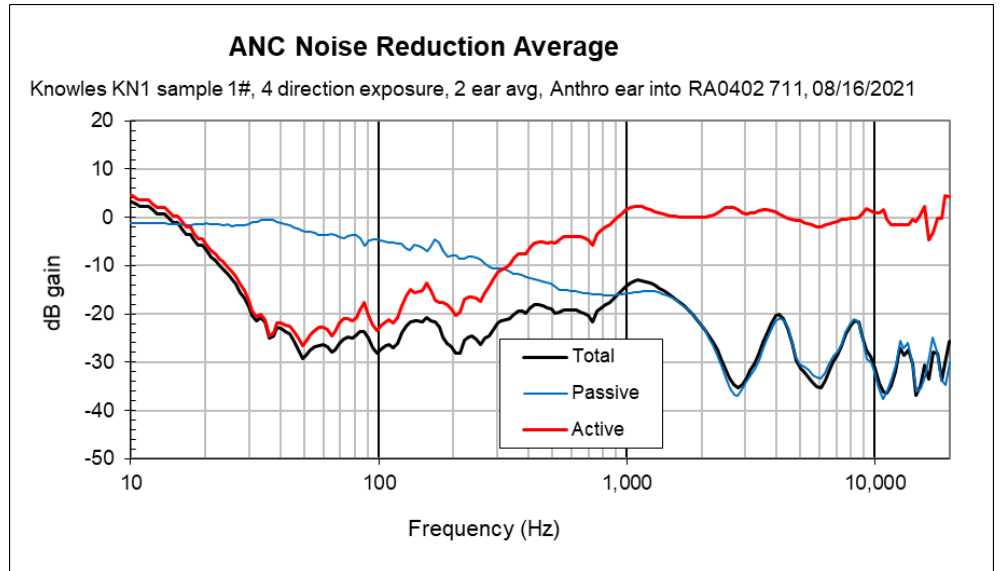

Configuration of a hybrid earphone

Hybrid

In a hybrid configuration, each driver plays to its strengths. The dynamic woofer provides warm bass with sufficient output to support quality ANC. The balanced armature tweeter delivers clear, precise treble that adds life and vibrancy to the music. Hybrids are the fastest way to achieve premium sound while being compatible with existing ANC systems. They are ideal for increasingly popular HD music streaming.

Key Features

- Turnkey reference design, aesthetic customizations possible
- Premium sound hybrid driver: Knowles balanced armature + dynamic
- Hybrid ANC
- Transparency mode
- Extra long battery life:
 - Streaming: ~13 hours (ANC off)
 - ~10 hours (ANC on)
 - Talk time: ~8 hours
- Dual-mic outgoing noise reduction
- Touch control with voice confirmation

Performance Measurements

Frequency response with ANC on and off.

ANC performance, active and passive. Average of four directions and two ears.

Occlusion reduction provided by combination of front vent and ANC.