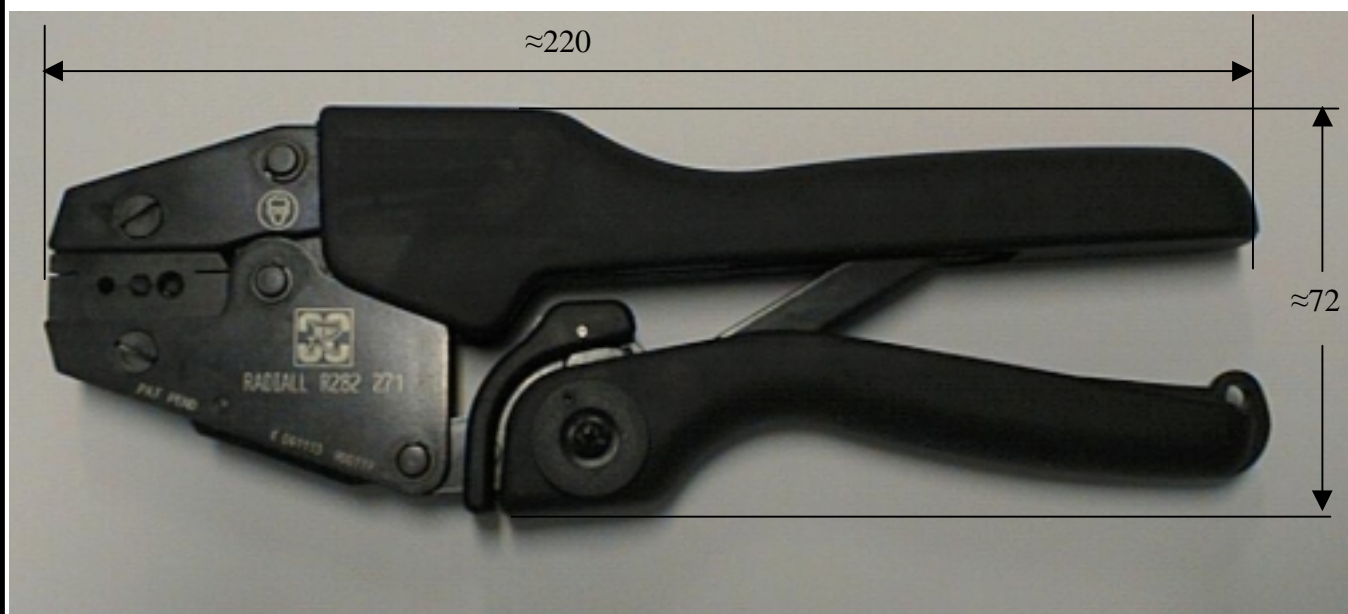

CRIMPING TOOL
SQUARE 0.72 - HEX. 3.25-3.84

R282.271.000

Series : **OUT**

PART NUMBER	CABLE GROUP	COLOUR OF HANDLES			
R 282.271.000	2/50+75 2.6/50+75 S+D	BLACK	0.72	3.25	3.84

Issue : 0050 B

In the effort to improve our product, we reserve the right to make changes judged to be necessary.