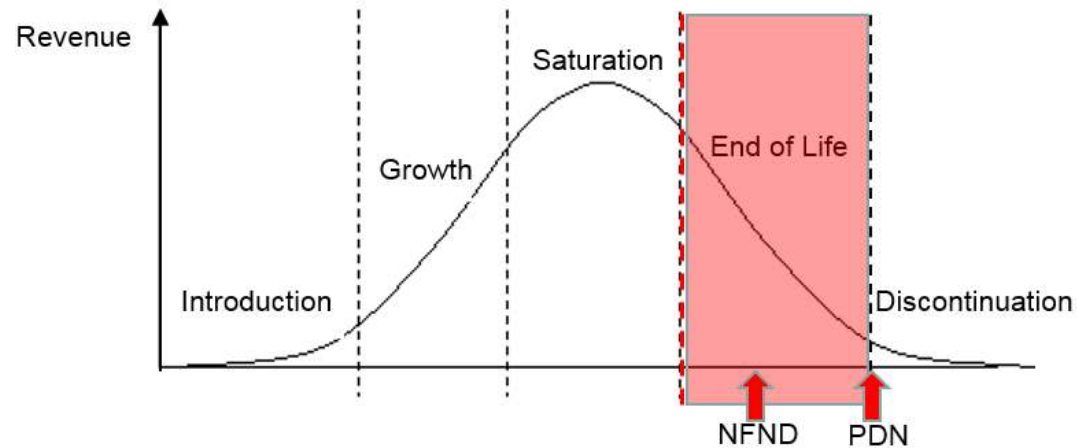

Light is OSRAM

Not For New Designs OS-NFND-2018-005

19-Jun-2018

Expected discontinuation date: 1-5 Years

Reason: Discontinuing old products of OSLOM Layer Transfer

OSRAM OS Expectations: Please use our recommended replacement for new designs. If they may not fit, please contact your local sales office for other solutions. Additionally we ask you to switch for running project as soon as possible to the proposed replacement. Anyway please check your demand and feedback your