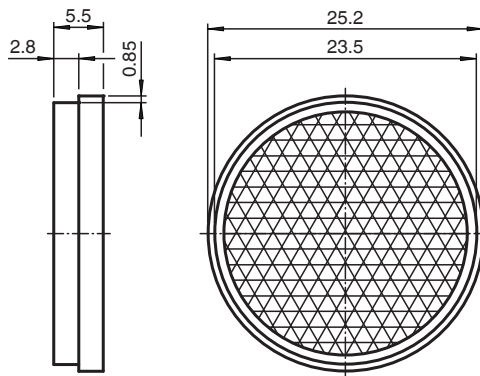

Reflector REF-A25

- Self-adhesive for simple installation

Reflector, round \varnothing 25 mm, self-adhesive

Dimensions

Technical Data

General specifications

Construction type circular

Ambient conditions

Ambient temperature -20 ... 85 °C (-4 ... 185 °F)

Mechanical specifications

Material PMMA/ABS

Dimensions Diameter: 25 mm

Mounting self-adhesive