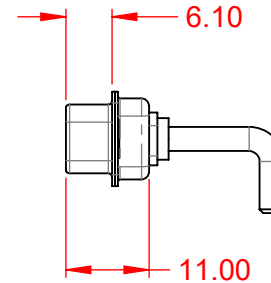

TOLERANCE UNLESS OTHERWISE SPECIFIED	
.X	±0.25
.XX	±0.13
.XXX	±0.05

THIS IS A C.A.D. GENERATED DRAWING  
DO NOT MAKE MANUAL REVISIONS TO MASTER.

ISSUE NUMBER	
ORIGINAL	①

**NOTES:**

**MATERIAL:**  
**HOUSING:** THERMOPLASTIC POLYESTER, UL94V-0  
**SHELL:** STEEL, TIN PLATED  
**CONTACT:** COPPER ALLOY, 30µ" GOLD PLATED