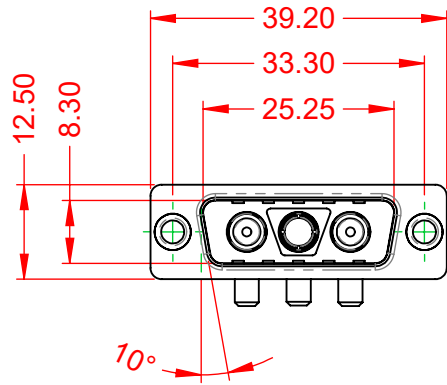

TOLERANCE UNLESS OTHERWISE SPECIFIED	
.X	±0.25
.XX	±0.13
.XXX	±0.05

THIS IS A C.A.D. GENERATED DRAWING  
DO NOT MAKE MANUAL REVISIONS TO MASTER.

ISSUE NUMBER	
ORIGINAL	①

**NOTES:**

**MATERIAL:**  
**HOUSING:** THERMOPLASTIC POLYESTER, UL94V-0  
**SHELL:** STEEL, TIN PLATED  
**CONTACT:** COPPER ALLOY, 30µ" GOLD PLATED