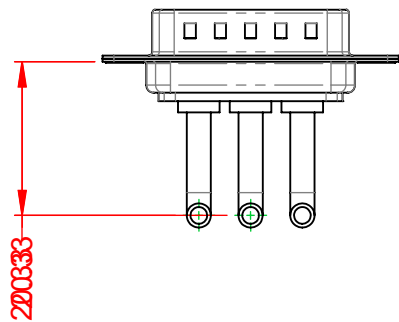

THIS SERIES FULLY CONFORMS TO
THE EUROPEAN UNION DIRECTIVES
2011/65/EU FOR RoHS COMPLIANCY.

YOUR CONNECTION TO QUALITY & SERVICE

EDAC INC
TORONTO, ONTARIO
CANADA

THESE DRAWINGS AND SPECIFICATIONS
ARE THE PROPERTY OF EDAC INC., AND
SHALL NOT BE REPRODUCED, OR COPIED
OR USED AS THE BASIS FOR THE
MANUFACTURE OR SALE OF APPARATUS
WITHOUT WRITTEN PERMISSION.

COMBINATION D-SUB		SW REFERENCE NO.: 629 COMBO ASSEMBLY	
		DRAWN: C.B	DATE: JAN. 01/2019
		CHECKED:	DATE:
		SCALE: (IN C.A.D. 1:1)	SHEET 1 OF 2
DRAWING NUMBER: 629-3WK3650-3T1			ISSUE
PART NUMBER: 629-3WK3650-3T1			1