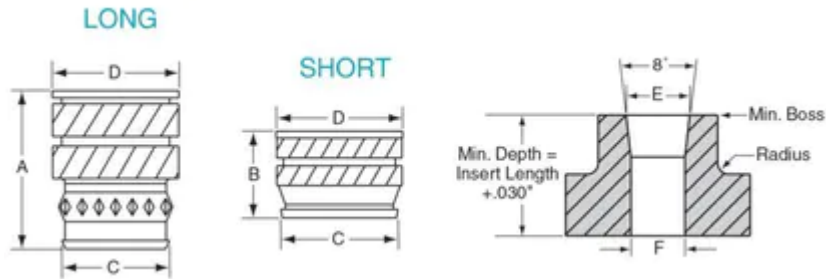

3824X375H

B	0.375 in
Boss Size	1.08 in
Brand	RAF
C	0.532 in
D	0.563 in
F	0.523 in
Finish	None
Length E	0.54 in
Material	Brass
Series	H
Thread Size	3/8-24

PRODUCT OPTIONS

Finish
None
Black Oxide (25)
Bright Dip (13)
Bright Tin over Copper Flash (14)
Cad Plate - Clear Chromate (2)
Cad Plate - Clear Chromate - Commercial