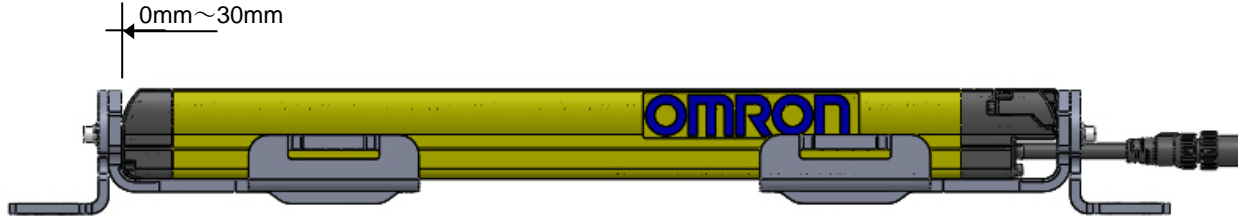

After the change

No minimum headspace required

Dimension