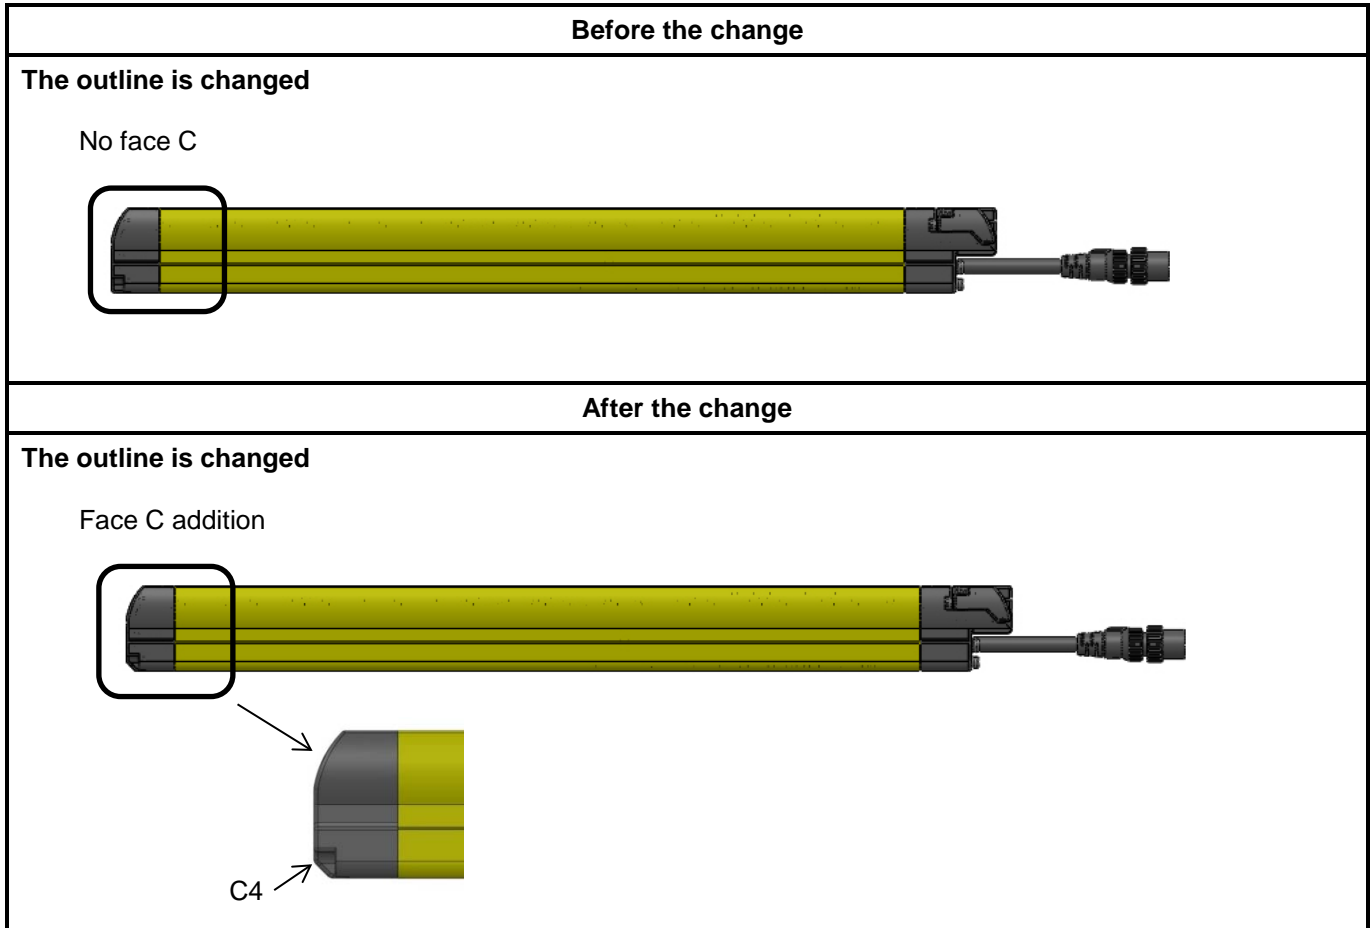

Detail of Differences

Top Cap Shape Modification