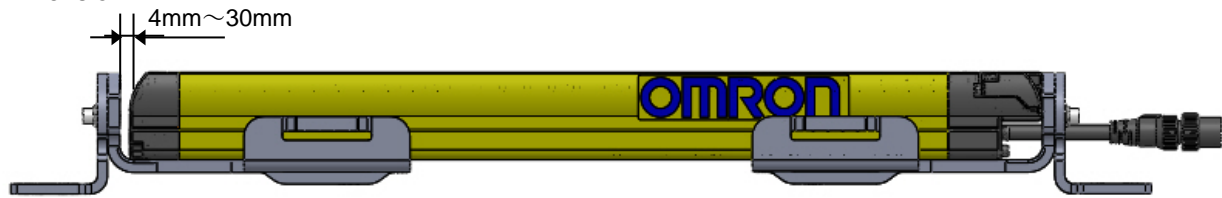

Mounting in Top/Bottom Adjustable Bracket (F39-LGTB)

Before the change

Minimum 4 mm headspace required.

Dimension