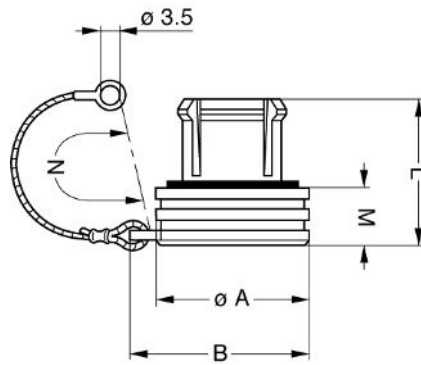

DRAWINGS

No keying

Dimensions

	A	B	L	M	N
mm.	7.5	9.8	9	3.5	60
in.	0,30	0,39	0,35	0,14	2,36

RECOMMENDED BY LEMO

Tools

Cables

121221			
131221			
151221			
161221			

LEMO products and services are provided "as is". LEMO makes no warranties or representations with regard to LEMO product & services or use of them, express, implied or statutory, including for accuracy, completeness, or security. The user is fully responsible for his products and applications using LEMO components.